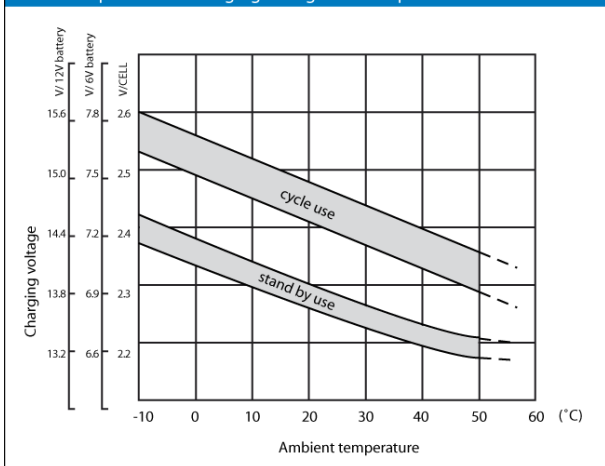

**CPC 90-12**

**Cyclic battery**

Nominal voltage	12 V DC	
Nominal Capacity (10HR,20°C):	90 Ah	
Nominal Capacity (20HR,20°C):	96.6 Ah	
Internal resistance	Approx. 5 m Ω	
Maximum charging current	24.1 A	
Maximum discharge current	972 A (5 sec.)	
Operating temperature range	-20°C 50°C	
Float use/ cycle use	13.6 – 13.8V/ 14.5 – 14.9V	
Standard terminal	Threaded Insert 6 mm	
Housing material	ABS	
Dimensions	length	306 mm
	width	168 mm
	height	210 mm (±1 mm)
Approx. Weight	26.06 kg	
Packing	1 pcs/box	

### Charging characteristics

### Discharge characteristics curves

### Cycle service life in relation to depth and discharge