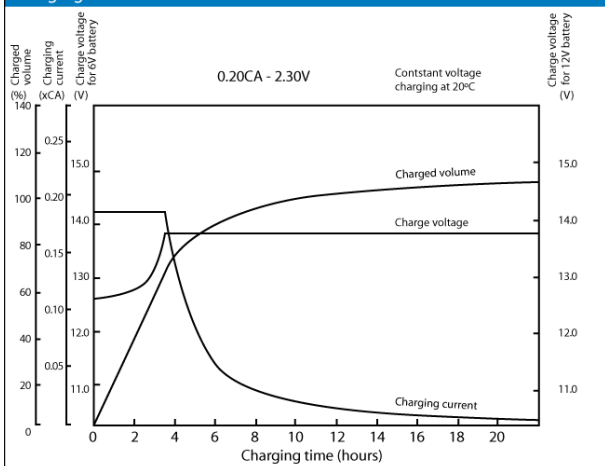

Charging characteristics