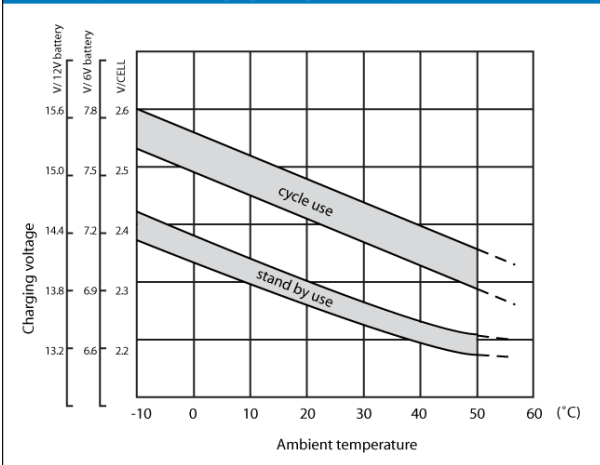

Typical applications:

- Wheelchairs
- Lawnmower
- Vacuum cleaner
- Medical
- Equipment
- Toys

- Valve Regulated Maintenance Free
- Absorbent Glassmat Technology
- Built to comply with DIN 43534, IEC896-2, BS6290-pt.4, EUROBAT
- Low self discharge
- Classified as non- spillable and Non Dangerous goods by IATA, FAA, ADR, IMDG
- Can be discharged or stored in any position without leakage
- Cannot be charged while the terminal is downward.

Charging characteristics

Discharge characteristics curves

Relationship between charging voltage and temperature

Cycle service life in relation to depth and discharge

Models available

Model	Capacity (Ah)	Dimensions (mm)	Weight
CPC 225 - 6	6V/225	243 x 187.5 x 275	31.80 kg
CPC 9 - 12	9	151 x 65 x 100	2.84 kg
CPC 10 - 12	10	151 x 65 x 111	3.34 kg
CPC 12 - 12	12	151 x 98 x 101	4.14 kg
CPC 18 - 12	18	181.5 x 77 x 167.5	6.00 kg
CPC 26 - 12	26	166.5 x 175 x 125	7.90 kg
CPC 33 - 12	33	195 x 130 x 174	11.30 kg
CPC 40 - 12	40	197 x 165 x 170	13.10 kg
CPC 50 - 12	50	197 x 165 x 170	14.50 kg
CPC 55 - 12	55	228 x 138 x 208	16.20 kg
CPC 60 - 12	60	278 x 175 x 190	21.20 kg
CPC 75 - 12	75	259 x 168 x 208	24.58 kg
CPC 80 - 12AJ	80	350 x 174 x 190	24.76 kg
CPC 90 - 12	90	306 x 173 x 212	26.06 kg
CPC 110 - 12	110	330 x 173 x 220	30.14 kg
CPC 120 - 12	120	407 x 175 x 224	37.02 kg
CPC 135 - 12	135	345 x 172 x 280	46.06 kg
CPC 150 - 12	150	483 x 168 x 237	47.50 kg
CPC 160 - 12	160	532 x 207 x 221	50.00 kg
CPC 200 - 12	200	522 x 239 x 225	61.00 kg
CPC 250 - 12	250	520 x 268 x 226	73.00 kg