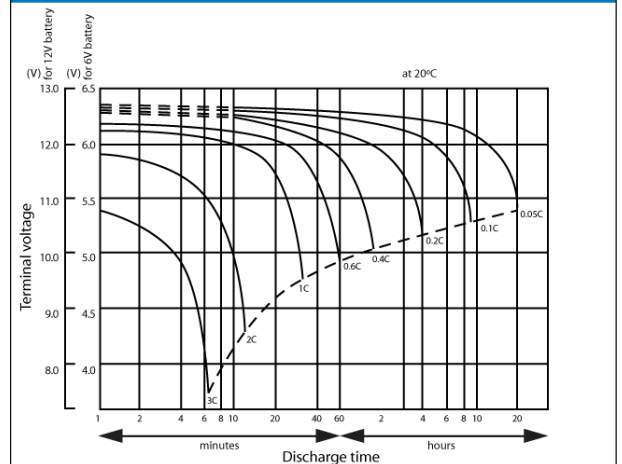

Typical applications:

- Wheelchairs
- Lawnmower
- Vacuum cleaner
- Medical
- Equipment
- Toys

- Valve Regulated Maintenance Free
- Absorbent Glassmat Technology
- Built to comply with DIN 43534, IEC896-2, BS6290-pt.4, EUROBAT
- Low self discharge
- Classified as non- spillable and Non Dangerous goods by IATA, FAA, ADR, IMDG
- Can be discharged or stored in any position without leakage
- Cannot be charged while the terminal is downward.

Charging characteristics

Discharge characteristics curves

Relationship between charging voltage and temperature

Cycle service life in relation to depth and discharge

Models available

Model	Capacity (Ah)	Dimensions (mm)	Weight
CPC 225 - 6	6V/225	243 x 187.5 x 275	31.80 kg
CPC 9 - 12	9	151 x 65 x 100	2.84 kg
CPC 10 - 12	10	151 x 65 x 111	3.34 kg
CPC 12 - 12	12	151 x 98 x 101	4.14 kg
CPC 18 - 12	18	181.5 x 77 x 167.5	6.00 kg
CPC 26 - 12	26	166.5 x 175 x 125	7.90 kg
CPC 33 - 12	33	195 x 130 x 174	11.30 kg
CPC 40 - 12	40	197 x 165 x 170	13.10 kg
CPC 50 - 12	50	197 x 165 x 170	14.50 kg
CPC 55 - 12	55	228 x 138 x 208	16.20 kg
CPC 60 - 12	60	278 x 175 x 190	21.20 kg
CPC 75 - 12	75	259 x 168 x 208	24.58 kg
CPC 80 - 12AJ	80	350 x 174 x 190	24.76 kg
CPC 90 - 12	90	306 x 173 x 212	26.06 kg
CPC 110 - 12	110	330 x 173 x 220	30.14 kg
CPC 120 - 12	120	407 x 175 x 224	37.02 kg
CPC 135 - 12	135	345 x 172 x 280	46.06 kg
CPC 150 - 12	150	483 x 168 x 237	47.50 kg
CPC 160 - 12	160	532 x 207 x 221	50.00 kg
CPC 200 - 12	200	522 x 239 x 225	61.00 kg
CPC 250 - 12	250	520 x 268 x 226	73.00 kg