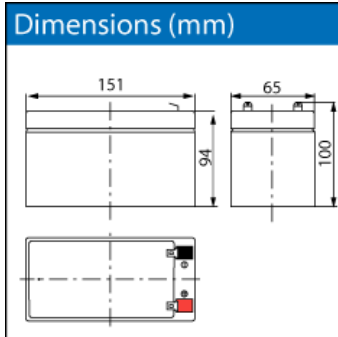

CPC 9-12

Cyclic battery

Nominal voltage	12 V DC	
Nominal Capacity (10HR,20°C):	8 Ah	
Nominal Capacity (20HR,20°C):	9 Ah	
Internal resistance	Approx. 18 m Ω	
Maximum charging current	2.55 A	
Maximum discharge current	127,5 A (5 sec.)	
Operating temperature range	-20°C 50°C	
Float use/ cycle use	13.6 – 13.8V/ 14.5 – 14.9V	
Standard terminal	Faston 4.8 mm	
Housing material	ABS	
Dimensions	length	151 mm
	width	65 mm
	height	100 mm (±1 mm)
Approx. Weight	2.84 kg	
Packing	6 pcs/box	

Charging characteristics

Discharge characteristics curves

Relationship between charging voltage and temperature

Cycle service life in relation to depth and discharge

Models available

Model	Capacity (Ah)	Dimensions (mm)	Weight
CPC 225 - 6	6V/225	243 x 187.5 x 275	31.80 kg
CPC 9 - 12	9	151 x 65 x 100	2.84 kg
CPC 10 - 12	10	151 x 65 x 111	3.34 kg
CPC 12 - 12	12	151 x 98 x 101	4.14 kg
CPC 18 - 12	18	181.5 x 77 x 167.5	6.00 kg
CPC 26 - 12	26	166.5 x 175 x 125	7.90 kg
CPC 33 - 12	33	195 x 130 x 174	11.30 kg
CPC 40 - 12	40	197 x 165 x 170	13.10 kg
CPC 50 - 12	50	197 x 165 x 170	14.50 kg
CPC 55 - 12	55	228 x 138 x 208	16.20 kg
CPC 60 - 12	60	278 x 175 x 190	21.20 kg
CPC 75 - 12	75	259 x 168 x 208	24.58 kg
CPC 80 - 12AJ	80	350 x 174 x 190	24.76 kg
CPC 90 - 12	90	306 x 173 x 212	26.06 kg
CPC 110 - 12	110	330 x 173 x 220	30.14 kg
CPC 120 - 12	120	407 x 175 x 224	37.02 kg
CPC 135 - 12	135	345 x 172 x 280	46.06 kg
CPC 150 - 12	150	483 x 168 x 237	47.50 kg
CPC 160 - 12	160	532 x 207 x 221	50.00 kg
CPC 200 - 12	200	522 x 239 x 225	61.00 kg
CPC 250 - 12	250	520 x 268 x 226	73.00 kg