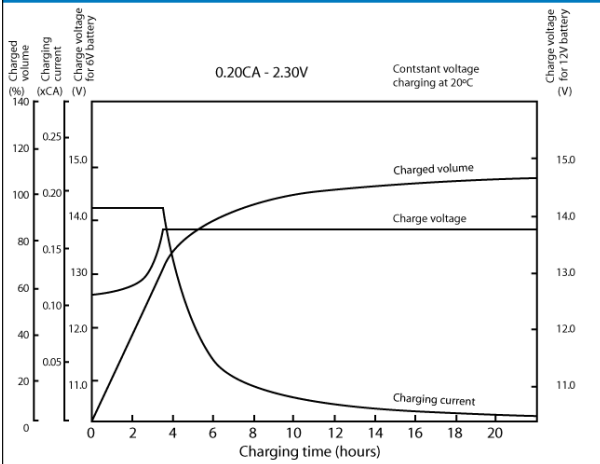

CPC 9-12

Cyclic battery

Nominal voltage	12 V DC	
Nominal Capacity (10HR,20°C):	8 Ah	
Nominal Capacity (20HR,20°C):	9 Ah	
Internal resistance	Approx. 18 m Ω	
Maximum charging current	2.55 A	
Maximum discharge current	127,5 A (5 sec.)	
Operating temperature range	-20°C 50°C	
Float use/ cycle use	13.6 – 13.8V/ 14.5 – 14.9V	
Standard terminal	Faston 4.8 mm	
Housing material	ABS	
Dimensions	length	151 mm
	width	65 mm
	height	100 mm (±1 mm)
Approx. Weight	2.84 kg	
Packing	6 pcs/box	

Charging characteristics

Discharge characteristics curves

Relationship between charging voltage and temperature

Cycle service life in relation to depth and discharge

Models available

Model	Capacity (Ah)	Dimensions (mm)	Weight
CPC 225 - 6	6V/225	243 x 187.5 x 275	31.80 kg
CPC 9 - 12	9	151 x 65 x 100	2.84 kg
CPC 10 - 12	10	151 x 65 x 111	3.34 kg
CPC 12 - 12	12	151 x 98 x 101	4.14 kg
CPC 18 - 12	18	181.5 x 77 x 167.5	6.00 kg
CPC 26 - 12	26	166.5 x 175 x 125	7.90 kg
CPC 33 - 12	33	195 x 130 x 174	11.30 kg
CPC 40 - 12	40	197 x 165 x 170	13.10 kg
CPC 50 - 12	50	197 x 165 x 170	14.50 kg
CPC 55 - 12	55	228 x 138 x 208	16.20 kg
CPC 60 - 12	60	278 x 175 x 190	21.20 kg
CPC 75 - 12	75	259 x 168 x 208	24.58 kg
CPC 80 - 12AJ	80	350 x 174 x 190	24.76 kg
CPC 90 - 12	90	306 x 173 x 212	26.06 kg
CPC 110 - 12	110	330 x 173 x 220	30.14 kg
CPC 120 - 12	120	407 x 175 x 224	37.02 kg
CPC 135 - 12	135	345 x 172 x 280	46.06 kg
CPC 150 - 12	150	483 x 168 x 237	47.50 kg
CPC 160 - 12	160	532 x 207 x 221	50.00 kg
CPC 200 - 12	200	522 x 239 x 225	61.00 kg
CPC 250 - 12	250	520 x 268 x 226	73.00 kg