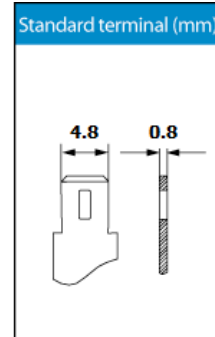

CPC 9-12

Cyclic battery

Nominal voltage	12 V DC	
Nominal Capacity (10HR,20°C):	8 Ah	
Nominal Capacity (20HR,20°C):	9 Ah	
Internal resistance	Approx. 18 m Ω	
Maximum charging current	2.55 A	
Maximum discharge current	127,5 A (5 sec.)	
Operating temperature range	-20°C 50°C	
Float use/ cycle use	13.6 – 13.8V/ 14.5 – 14.9V	
Standard terminal	Faston 4.8 mm	
Housing material	ABS	
Dimensions	length	151 mm
	width	65 mm
	height	100 mm (±1 mm)
Approx. Weight	2.84 kg	
Packing	6 pcs/box	

Charging characteristics

Discharge characteristics curves

Relationship between charging voltage and temperature

Cycle service life in relation to depth and discharge

Models available

Model	Capacity (Ah)	Dimensions (mm)	Weight
CPC 225 - 6	6V/225	243 x 187.5 x 275	31.80 kg
CPC 9 - 12	9	151 x 65 x 100	2.84 kg
CPC 10 - 12	10	151 x 65 x 111	3.34 kg
CPC 12 - 12	12	151 x 98 x 101	4.14 kg
CPC 18 - 12	18	181.5 x 77 x 167.5	6.00 kg
CPC 26 - 12	26	166.5 x 175 x 125	7.90 kg
CPC 33 - 12	33	195 x 130 x 174	11.30 kg
CPC 40 - 12	40	197 x 165 x 170	13.10 kg
CPC 50 - 12	50	197 x 165 x 170	14.50 kg
CPC 55 - 12	55	228 x 138 x 208	16.20 kg
CPC 60 - 12	60	278 x 175 x 190	21.20 kg
CPC 75 - 12	75	259 x 168 x 208	24.58 kg
CPC 80 - 12AJ	80	350 x 174 x 190	24.76 kg
CPC 90 - 12	90	306 x 173 x 212	26.06 kg
CPC 110 - 12	110	330 x 173 x 220	30.14 kg
CPC 120 - 12	120	407 x 175 x 224	37.02 kg
CPC 135 - 12	135	345 x 172 x 280	46.06 kg
CPC 150 - 12	150	483 x 168 x 237	47.50 kg
CPC 160 - 12	160	532 x 207 x 221	50.00 kg
CPC 200 - 12	200	522 x 239 x 225	61.00 kg
CPC 250 - 12	250	520 x 268 x 226	73.00 kg