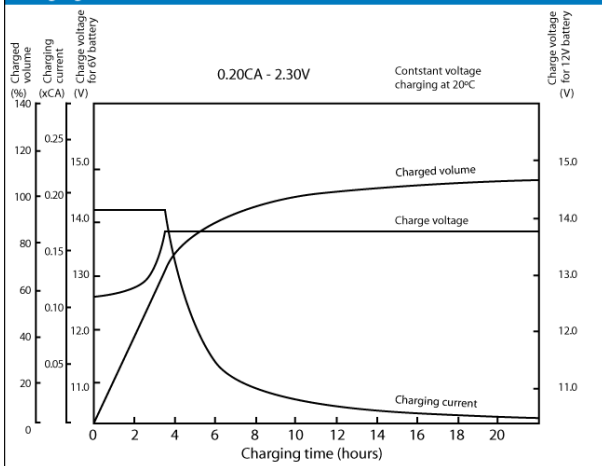

CPC 80 -1 2 A J

Cyclic battery also for start use

Nominal voltage	12 V DC	
Nominal Capacity (10HR,20°C):	80 Ah	
Nominal Capacity (20HR,20°C):	85 Ah	
Cold Cranking Amps. (EN)	600 A	
Internal resistance	Approx. 6 m Ω	
Maximum charging current	20 A	
Maximum discharge current	1200 A (5 sec.)	
Operating temperature range	-20°C 50°C	
Float use/ cycle use	13.6 – 13.8V/ 14.5 – 14.9V	
Standard terminal	Automotive (inbus screw) torque 3.9~5.4N·m.	
Housing material	ABS	
Dimensions	length	350 mm
	width	174 mm
	height	190 mm (±1 mm)
Approx. Weight	24.76 kg	
Packing	1 pcs/box	

Charging characteristics

Discharge characteristics curves

Relationship between charging voltage and temperature

Cycle service life in relation to depth and discharge

Models available

Model	Capacity (Ah)	Dimensions (mm)	Weight
CPC 225 - 6	6V/225	243 x 187.5 x 275	31.80 kg
CPC 9 - 12	9	151 x 65 x 100	2.84 kg
CPC 10 - 12	10	151 x 65 x 111	3.34 kg
CPC 12 - 12	12	151 x 98 x 101	4.14 kg
CPC 18 - 12	18	181.5 x 77 x 167.5	6.00 kg
CPC 26 - 12	26	166.5 x 175 x 125	7.90 kg
CPC 33 - 12	33	195 x 130 x 174	11.30 kg
CPC 40 - 12	40	197 x 165 x 170	13.10 kg
CPC 50 - 12	50	197 x 165 x 170	14.50 kg
CPC 55 - 12	55	228 x 138 x 208	16.20 kg
CPC 60 - 12	60	278 x 175 x 190	21.20 kg
CPC 75 - 12	75	259 x 168 x 208	24.58 kg
CPC 80 - 12AJ	80	350 x 174 x 190	24.76 kg
CPC 90 - 12	90	306 x 173 x 212	26.06 kg
CPC 110 - 12	110	330 x 173 x 220	30.14 kg
CPC 120 - 12	120	407 x 175 x 224	37.02 kg
CPC 135 - 12	135	345 x 172 x 280	46.06 kg
CPC 150 - 12	150	483 x 168 x 237	47.50 kg
CPC 160 - 12	160	532 x 207 x 221	50.00 kg
CPC 200 - 12	200	522 x 239 x 225	61.00 kg
CPC 250 - 12	250	520 x 268 x 226	73.00 kg