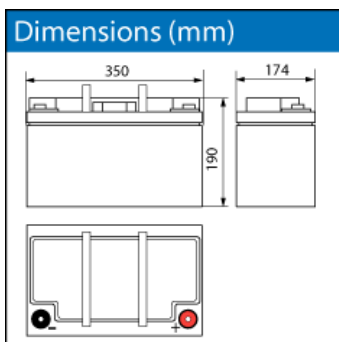

CPC 80 -1 2 A J

Cyclic battery also for start use

Nominal voltage	12 V DC	
Nominal Capacity (10HR,20°C):	80 Ah	
Nominal Capacity (20HR,20°C):	85 Ah	
Cold Cranking Amps. (EN)	600 A	
Internal resistance	Approx. 6 m Ω	
Maximum charging current	20 A	
Maximum discharge current	1200 A (5 sec.)	
Operating temperature range	-20°C 50°C	
Float use/ cycle use	13.6 – 13.8V/ 14.5 – 14.9V	
Standard terminal	Automotive (inbus screw) torque 3.9~5.4N·m.	
Housing material	ABS	
Dimensions	length	350 mm
	width	174 mm
	height	190 mm (±1 mm)
Approx. Weight	24.76 kg	
Packing	1 pcs/box	

Charging characteristics

Discharge characteristics curves

Relationship between charging voltage and temperature

Cycle service life in relation to depth and discharge

Models available

Model	Capacity (Ah)	Dimensions (mm)	Weight
CPC 225 - 6	6V/225	243 x 187.5 x 275	31.80 kg
CPC 9 - 12	9	151 x 65 x 100	2.84 kg
CPC 10 - 12	10	151 x 65 x 111	3.34 kg
CPC 12 - 12	12	151 x 98 x 101	4.14 kg
CPC 18 - 12	18	181.5 x 77 x 167.5	6.00 kg
CPC 26 - 12	26	166.5 x 175 x 125	7.90 kg
CPC 33 - 12	33	195 x 130 x 174	11.30 kg
CPC 40 - 12	40	197 x 165 x 170	13.10 kg
CPC 50 - 12	50	197 x 165 x 170	14.50 kg
CPC 55 - 12	55	228 x 138 x 208	16.20 kg
CPC 60 - 12	60	278 x 175 x 190	21.20 kg
CPC 75 - 12	75	259 x 168 x 208	24.58 kg
CPC 80 - 12AJ	80	350 x 174 x 190	24.76 kg
CPC 90 - 12	90	306 x 173 x 212	26.06 kg
CPC 110 - 12	110	330 x 173 x 220	30.14 kg
CPC 120 - 12	120	407 x 175 x 224	37.02 kg
CPC 135 - 12	135	345 x 172 x 280	46.06 kg
CPC 150 - 12	150	483 x 168 x 237	47.50 kg
CPC 160 - 12	160	532 x 207 x 221	50.00 kg
CPC 200 - 12	200	522 x 239 x 225	61.00 kg
CPC 250 - 12	250	520 x 268 x 226	73.00 kg