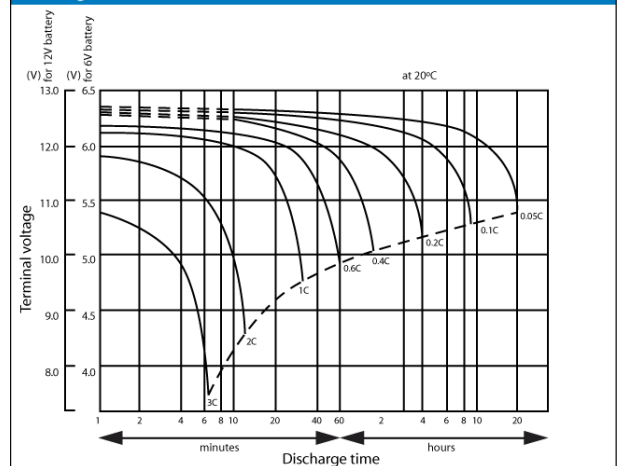

Typical applications:

- Wheelchairs
- Lawnmower
- Vacuum cleaner
- Medical
- Equipment
- Toys
- Marine
- Automotive

- Valve Regulated Maintenance Free
- AGM
- Built to comply with DIN 43534, IEC896-2, BS6290-pt.4, EUROBAT
- Low self discharge
- Classified as non- spillable and Non Dangerous goods by IATA, FAA, ADR, IMDG
- Can be discharged or stored in any position without leakage
- Cannot be charged while the terminal is downward.

Charging characteristics

Discharge characteristics curves

Relationship between charging voltage and temperature

Cycle service life in relation to depth and discharge

Models available

Model	Capacity (Ah)	Dimensions (mm)	Weight
CPC 225 - 6	6V/225	243 x 187.5 x 275	31.80 kg
CPC 9 - 12	9	151 x 65 x 100	2.84 kg
CPC 10 - 12	10	151 x 65 x 111	3.34 kg
CPC 12 - 12	12	151 x 98 x 101	4.14 kg
CPC 18 - 12	18	181.5 x 77 x 167.5	6.00 kg
CPC 26 - 12	26	166.5 x 175 x 125	7.90 kg
CPC 33 - 12	33	195 x 130 x 174	11.30 kg
CPC 40 - 12	40	197 x 165 x 170	13.10 kg
CPC 50 - 12	50	197 x 165 x 170	14.50 kg
CPC 55 - 12	55	228 x 138 x 208	16.20 kg
CPC 60 - 12	60	278 x 175 x 190	21.20 kg
CPC 75 - 12	75	259 x 168 x 208	24.58 kg
CPC 80 - 12AJ	80	350 x 174 x 190	24.76 kg
CPC 90 - 12	90	306 x 173 x 212	26.06 kg
CPC 110 - 12	110	330 x 173 x 220	30.14 kg
CPC 120 - 12	120	407 x 175 x 224	37.02 kg
CPC 135 - 12	135	345 x 172 x 280	46.06 kg
CPC 150 - 12	150	483 x 168 x 237	47.50 kg
CPC 160 - 12	160	532 x 207 x 221	50.00 kg
CPC 200 - 12	200	522 x 239 x 225	61.00 kg
CPC 250 - 12	250	520 x 268 x 226	73.00 kg