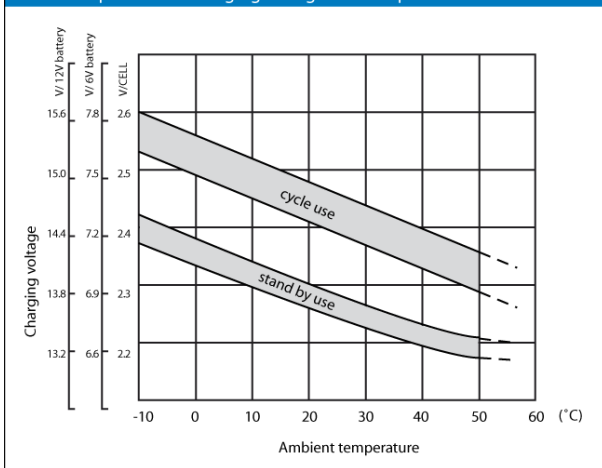

Typical applications:

- Wheelchairs
- Lawnmower
- Vacuum cleaner
- Medical
- Equipment
- Toys
- Marine
- Automotive

- Valve Regulated Maintenance Free
- AGM
- Built to comply with DIN 43534, IEC896-2, BS6290-pt.4, EUROBAT
- Low self discharge
- Classified as non- spillable and Non Dangerous goods by IATA, FAA, ADR, IMDG
- Can be discharged or stored in any position without leakage
- Cannot be charged while the terminal is downward.

Charging characteristics

Discharge characteristics curves

Relationship between charging voltage and temperature

Cycle service life in relation to depth and discharge

Models available

Model	Capacity (Ah)	Dimensions (mm)	Weight
CPC 225 - 6	6V/225	243 x 187.5 x 275	31.80 kg
CPC 9 - 12	9	151 x 65 x 100	2.84 kg
CPC 10 - 12	10	151 x 65 x 111	3.34 kg
CPC 12 - 12	12	151 x 98 x 101	4.14 kg
CPC 18 - 12	18	181.5 x 77 x 167.5	6.00 kg
CPC 26 - 12	26	166.5 x 175 x 125	7.90 kg
CPC 33 - 12	33	195 x 130 x 174	11.30 kg
CPC 40 - 12	40	197 x 165 x 170	13.10 kg
CPC 50 - 12	50	197 x 165 x 170	14.50 kg
CPC 55 - 12	55	228 x 138 x 208	16.20 kg
CPC 60 - 12	60	278 x 175 x 190	21.20 kg
CPC 75 - 12	75	259 x 168 x 208	24.58 kg
CPC 80 - 12AJ	80	350 x 174 x 190	24.76 kg
CPC 90 - 12	90	306 x 173 x 212	26.06 kg
CPC 110 - 12	110	330 x 173 x 220	30.14 kg
CPC 120 - 12	120	407 x 175 x 224	37.02 kg
CPC 135 - 12	135	345 x 172 x 280	46.06 kg
CPC 150 - 12	150	483 x 168 x 237	47.50 kg
CPC 160 - 12	160	532 x 207 x 221	50.00 kg
CPC 200 - 12	200	522 x 239 x 225	61.00 kg
CPC 250 - 12	250	520 x 268 x 226	73.00 kg