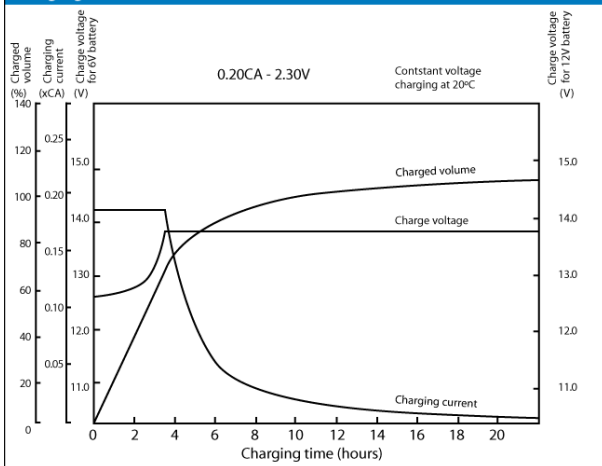

Charging characteristics