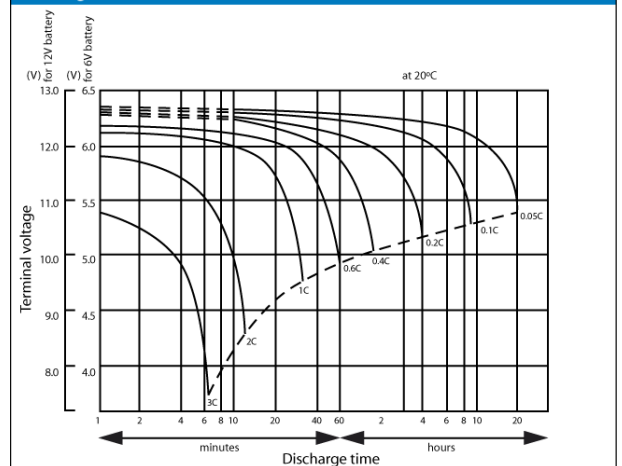

CPC 50 -12

**Cyclic battery**

Nominal voltage	12 V DC	
Nominal Capacity (10HR,20°C):	45 Ah	
Nominal Capacity (20HR,20°C):	50 Ah	
Internal resistance	Approx. 8.0 m Ω	
Maximum charging current	13.5 A	
Maximum discharge current	540 A (5 sec.)	
Operating temperature range	-20°C 50°C	
Float use/ cycle use	13.6 – 13.8V/ 14.5 – 14.9V	
Standard terminal	Threaded Insert 6 mm	
Housing material	ABS	
Dimensions	length	197 mm
	width	165 mm
	height	170 mm (±1 mm)
Approx. Weight	14.5 kg	
Packing	1 pcs/box	

### Charging characteristics

### Discharge characteristics curves

### Cycle service life in relation to depth and discharge