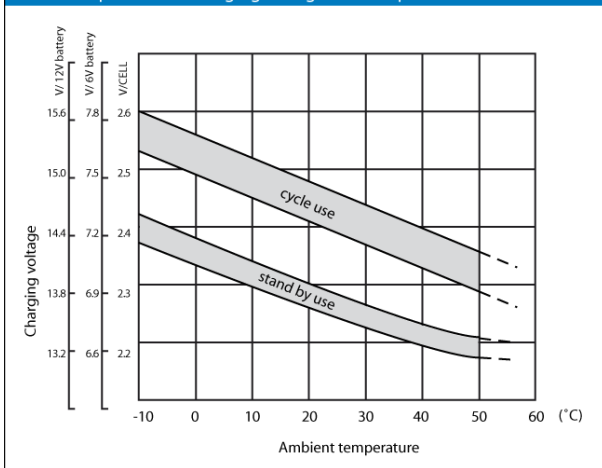

CPC 50 -12

**Cyclic battery**

Nominal voltage	12 V DC	
Nominal Capacity (10HR,20°C):	45 Ah	
Nominal Capacity (20HR,20°C):	50 Ah	
Internal resistance	Approx. 8.0 m Ω	
Maximum charging current	13.5 A	
Maximum discharge current	540 A (5 sec.)	
Operating temperature range	-20°C 50°C	
Float use/ cycle use	13.6 – 13.8V/ 14.5 – 14.9V	
Standard terminal	Threaded Insert 6 mm	
Housing material	ABS	
Dimensions	length	197 mm
	width	165 mm
	height	170 mm (±1 mm)
Approx. Weight	14.5 kg	
Packing	1 pcs/box	

### Charging characteristics

### Discharge characteristics curves

### Cycle service life in relation to depth and discharge