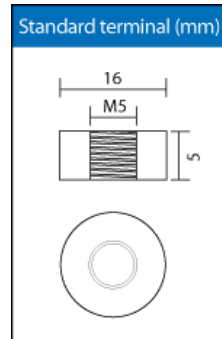

CPC 18 - 12

Cyclic battery

Nominal voltage	12 V DC	
Nominal Capacity (10HR,20 C):	18 Ah	
Nominal Capacity (20HR,20 C):	20 Ah	
Internal resistance	Approx. 16 m Ω	
Maximum charging current	5.4 A	
Maximum discharge current	240 A (5 sec.)	
Operating temperature range	-20 C 50 C	
Float use/ cycle use	13.6 – 13.8V/ 14.5 – 14.9V	
Standard terminal	Threaded Insert 5mm	
Housing material	ABS	
Dimensions	length	181.5 mm
	width	77 mm
	height	167.5 mm (1 mm)
Approx. Weight	6 kg	
Packing	2 pcs/box	

Charging characteristics

Discharge characteristics curves

Relationship between charging voltage and temperature

Cycle service life in relation to depth and discharge

Models available

Model	Capacity (Ah)	Dimensions (mm)	Weight
CPC 225 - 6	6V/225	243 x 187.5 x 275	31.80 kg
CPC 9 - 12	9	151 x 65 x 100	2.84 kg
CPC 10 - 12	10	151 x 65 x 111	3.34 kg
CPC 12 - 12	12	151 x 98 x 101	4.14 kg
CPC 18 - 12	18	181.5 x 77 x 167.5	6.00 kg
CPC 26 - 12	26	166.5 x 175 x 125	7.90 kg
CPC 33 - 12	33	195 x 130 x 174	11.30 kg
CPC 40 - 12	40	197 x 165 x 170	13.10 kg
CPC 50 - 12	50	197 x 165 x 170	14.50 kg
CPC 55 - 12	55	228 x 138 x 208	16.20 kg
CPC 60 - 12	60	278 x 175 x 190	21.20 kg
CPC 75 - 12	75	259 x 168 x 208	24.58 kg
CPC 80 - 12AJ	80	350 x 174 x 190	24.76 kg
CPC 90 - 12	90	306 x 173 x 212	26.06 kg
CPC 110 - 12	110	330 x 173 x 220	30.14 kg
CPC 120 - 12	120	407 x 175 x 224	37.02 kg
CPC 135 - 12	135	345 x 172 x 280	46.06 kg
CPC 150 - 12	150	483 x 168 x 237	47.50 kg
CPC 160 - 12	160	532 x 207 x 221	50.00 kg
CPC 200 - 12	200	522 x 239 x 225	61.00 kg
CPC 250 - 12	250	520 x 268 x 226	73.00 kg