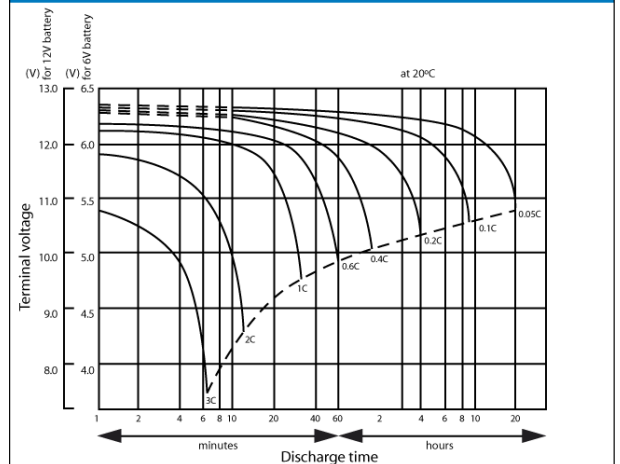

CPC 18 - 12

Cyclic battery

Nominal voltage	12 V DC	
Nominal Capacity (10HR,20 C):	18 Ah	
Nominal Capacity (20HR,20 C):	20 Ah	
Internal resistance	Approx. 16 m Ω	
Maximum charging current	5.4 A	
Maximum discharge current	240 A (5 sec.)	
Operating temperature range	-20 C 50 C	
Float use/ cycle use	13.6 – 13.8V/ 14.5 – 14.9V	
Standard terminal	Threaded Insert 5mm	
Housing material	ABS	
Dimensions	length	181.5 mm
	width	77 mm
	height	167.5 mm (1 mm)
Approx. Weight	6 kg	
Packing	2 pcs/box	

Charging characteristics

Discharge characteristics curves

Relationship between charging voltage and temperature

Cycle service life in relation to depth and discharge

Models available

Model	Capacity (Ah)	Dimensions (mm)	Weight
CPC 225 - 6	6V/225	243 x 187.5 x 275	31.80 kg
CPC 9 - 12	9	151 x 65 x 100	2.84 kg
CPC 10 - 12	10	151 x 65 x 111	3.34 kg
CPC 12 - 12	12	151 x 98 x 101	4.14 kg
CPC 18 - 12	18	181.5 x 77 x 167.5	6.00 kg
CPC 26 - 12	26	166.5 x 175 x 125	7.90 kg
CPC 33 - 12	33	195 x 130 x 174	11.30 kg
CPC 40 - 12	40	197 x 165 x 170	13.10 kg
CPC 50 - 12	50	197 x 165 x 170	14.50 kg
CPC 55 - 12	55	228 x 138 x 208	16.20 kg
CPC 60 - 12	60	278 x 175 x 190	21.20 kg
CPC 75 - 12	75	259 x 168 x 208	24.58 kg
CPC 80 - 12AJ	80	350 x 174 x 190	24.76 kg
CPC 90 - 12	90	306 x 173 x 212	26.06 kg
CPC 110 - 12	110	330 x 173 x 220	30.14 kg
CPC 120 - 12	120	407 x 175 x 224	37.02 kg
CPC 135 - 12	135	345 x 172 x 280	46.06 kg
CPC 150 - 12	150	483 x 168 x 237	47.50 kg
CPC 160 - 12	160	532 x 207 x 221	50.00 kg
CPC 200 - 12	200	522 x 239 x 225	61.00 kg
CPC 250 - 12	250	520 x 268 x 226	73.00 kg