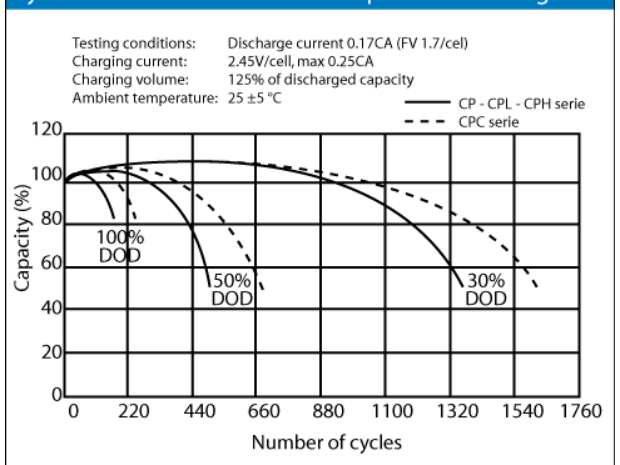

CPC 18 - 12

Cyclic battery

Nominal voltage	12 V DC	
Nominal Capacity (10HR,20 C):	18 Ah	
Nominal Capacity (20HR,20 C):	20 Ah	
Internal resistance	Approx. 16 m Ω	
Maximum charging current	5.4 A	
Maximum discharge current	240 A (5 sec.)	
Operating temperature range	-20 C 50 C	
Float use/ cycle use	13.6 – 13.8V/ 14.5 – 14.9V	
Standard terminal	Threaded Insert 5mm	
Housing material	ABS	
Dimensions	length	181.5 mm
	width	77 mm
	height	167.5 mm (1 mm)
Approx. Weight	6 kg	
Packing	2 pcs/box	

Charging characteristics

Discharge characteristics curves

Relationship between charging voltage and temperature

Cycle service life in relation to depth and discharge

Models available

Model	Capacity (Ah)	Dimensions (mm)	Weight
CPC 225 - 6	6V/225	243 x 187.5 x 275	31.80 kg
CPC 9 - 12	9	151 x 65 x 100	2.84 kg
CPC 10 - 12	10	151 x 65 x 111	3.34 kg
CPC 12 - 12	12	151 x 98 x 101	4.14 kg
CPC 18 - 12	18	181.5 x 77 x 167.5	6.00 kg
CPC 26 - 12	26	166.5 x 175 x 125	7.90 kg
CPC 33 - 12	33	195 x 130 x 174	11.30 kg
CPC 40 - 12	40	197 x 165 x 170	13.10 kg
CPC 50 - 12	50	197 x 165 x 170	14.50 kg
CPC 55 - 12	55	228 x 138 x 208	16.20 kg
CPC 60 - 12	60	278 x 175 x 190	21.20 kg
CPC 75 - 12	75	259 x 168 x 208	24.58 kg
CPC 80 - 12AJ	80	350 x 174 x 190	24.76 kg
CPC 90 - 12	90	306 x 173 x 212	26.06 kg
CPC 110 - 12	110	330 x 173 x 220	30.14 kg
CPC 120 - 12	120	407 x 175 x 224	37.02 kg
CPC 135 - 12	135	345 x 172 x 280	46.06 kg
CPC 150 - 12	150	483 x 168 x 237	47.50 kg
CPC 160 - 12	160	532 x 207 x 221	50.00 kg
CPC 200 - 12	200	522 x 239 x 225	61.00 kg
CPC 250 - 12	250	520 x 268 x 226	73.00 kg