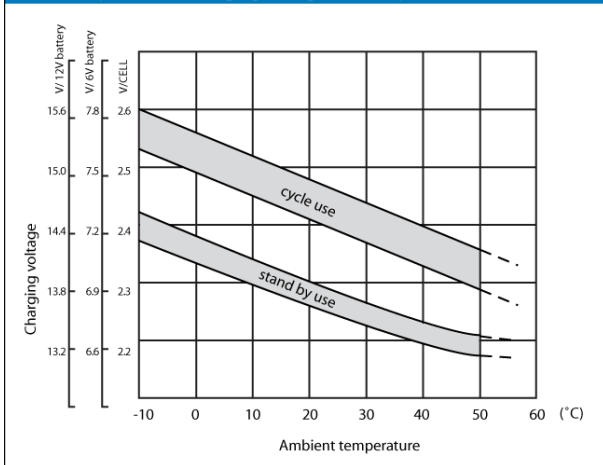

Typical applications :

- Wheelchairs
- Lawnmower
- Vacuum cleaner
- Medical Equipment
- Toys

Valve Regulated Maintenance Free
 Absorbent Glassmat Technology
 Built to comply with
 DIN 43534, IEC896-2, BS6290-pt.4,
 EUROBAT
 Low self discharge
 Classified as non- spillable and Non
 Dangerous goods by IATA, FAA,
 ADR, IMDG
 Can be discharged or stored in any
 position without leakage
 Cannot be charged while the
 terminal is downward.

Charging characteristics

Discharge characteristics curves

Relationship between charging voltage and temperature

Cycle service life in relation to depth and discharge

Models available

Model	Capacity (Ah)	Dimensions (mm)	Weight
CPC 225 - 6	6V/225	243 x 187.5 x 275	31.80 kg
CPC 9 - 12	9	151 x 65 x 100	2.84 kg
CPC 10 - 12	10	151 x 65 x 111	3.34 kg
CPC 12 - 12	12	151 x 98 x 101	4.14 kg
CPC 18 - 12	18	181.5 x 77 x 167.5	6.00 kg
CPC 26 - 12	26	166.5 x 175 x 125	7.90 kg
CPC 33 - 12	33	195 x 130 x 174	11.30 kg
CPC 40 - 12	40	197 x 165 x 170	13.10 kg
CPC 50 - 12	50	197 x 165 x 170	14.50 kg
CPC 55 - 12	55	228 x 138 x 208	16.20 kg
CPC 60 - 12	60	278 x 175 x 190	21.20 kg
CPC 75 - 12	75	259 x 168 x 208	24.58 kg
CPC 80 - 12AJ	80	350 x 174 x 190	24.76 kg
CPC 90 - 12	90	306 x 173 x 212	26.06 kg
CPC 110 - 12	110	330 x 173 x 220	30.14 kg
CPC 120 - 12	120	407 x 175 x 224	37.02 kg
CPC 135 - 12	135	345 x 172 x 280	46.06 kg
CPC 150 - 12	150	483 x 168 x 237	47.50 kg
CPC 160 - 12	160	532 x 207 x 221	50.00 kg
CPC 200 - 12	200	522 x 239 x 225	61.00 kg
CPC 250 - 12	250	520 x 268 x 226	73.00 kg