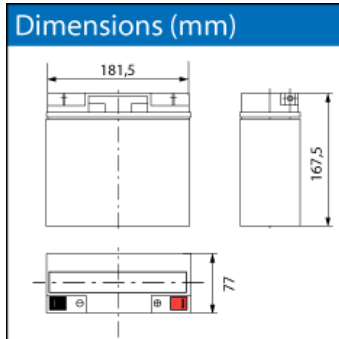

CPC 18 - 12

Cyclic battery

Nominal voltage	12 V DC	
Nominal Capacity (10HR,20 C):	18 Ah	
Nominal Capacity (20HR,20 C):	20 Ah	
Internal resistance	Approx. 16 m Ω	
Maximum charging current	5.4 A	
Maximum discharge current	240 A (5 sec.)	
Operating temperature range	-20 C 50 C	
Float use/ cycle use	13.6 – 13.8V/ 14.5 – 14.9V	
Standard terminal	Threaded Insert 5mm	
Housing material	ABS	
Dimensions	length	181.5 mm
	width	77 mm
	height	167.5 mm (1 mm)
Approx. Weight	6 kg	
Packing	2 pcs/box	

Charging characteristics

Discharge characteristics curves

Relationship between charging voltage and temperature

Cycle service life in relation to depth and discharge

Models available

Model	Capacity (Ah)	Dimensions (mm)	Weight
CPC 225 - 6	6V/225	243 x 187.5 x 275	31.80 kg
CPC 9 - 12	9	151 x 65 x 100	2.84 kg
CPC 10 - 12	10	151 x 65 x 111	3.34 kg
CPC 12 - 12	12	151 x 98 x 101	4.14 kg
CPC 18 - 12	18	181.5 x 77 x 167.5	6.00 kg
CPC 26 - 12	26	166.5 x 175 x 125	7.90 kg
CPC 33 - 12	33	195 x 130 x 174	11.30 kg
CPC 40 - 12	40	197 x 165 x 170	13.10 kg
CPC 50 - 12	50	197 x 165 x 170	14.50 kg
CPC 55 - 12	55	228 x 138 x 208	16.20 kg
CPC 60 - 12	60	278 x 175 x 190	21.20 kg
CPC 75 - 12	75	259 x 168 x 208	24.58 kg
CPC 80 - 12AJ	80	350 x 174 x 190	24.76 kg
CPC 90 - 12	90	306 x 173 x 212	26.06 kg
CPC 110 - 12	110	330 x 173 x 220	30.14 kg
CPC 120 - 12	120	407 x 175 x 224	37.02 kg
CPC 135 - 12	135	345 x 172 x 280	46.06 kg
CPC 150 - 12	150	483 x 168 x 237	47.50 kg
CPC 160 - 12	160	532 x 207 x 221	50.00 kg
CPC 200 - 12	200	522 x 239 x 225	61.00 kg
CPC 250 - 12	250	520 x 268 x 226	73.00 kg