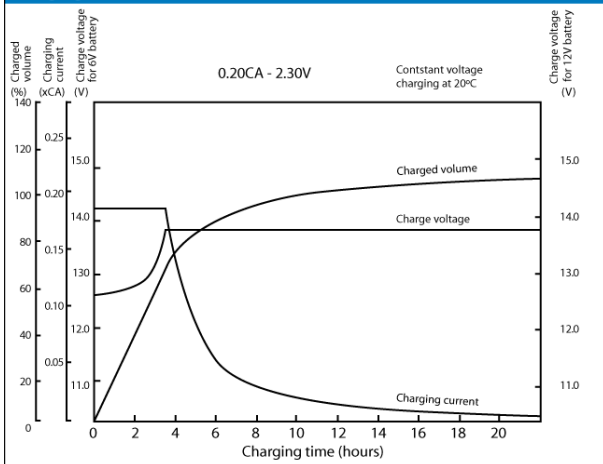

CPC 18 - 12

Cyclic battery

Nominal voltage	12 V DC	
Nominal Capacity (10HR,20 C):	18 Ah	
Nominal Capacity (20HR,20 C):	20 Ah	
Internal resistance	Approx. 16 m Ω	
Maximum charging current	5.4 A	
Maximum discharge current	240 A (5 sec.)	
Operating temperature range	-20 C 50 C	
Float use/ cycle use	13.6 – 13.8V/ 14.5 – 14.9V	
Standard terminal	Threaded Insert 5mm	
Housing material	ABS	
Dimensions	length	181.5 mm
	width	77 mm
	height	167.5 mm (1 mm)
Approx. Weight	6 kg	
Packing	2 pcs/box	

Charging characteristics

Discharge characteristics curves

Relationship between charging voltage and temperature

Cycle service life in relation to depth and discharge

Models available

Model	Capacity (Ah)	Dimensions (mm)	Weight
CPC 225 - 6	6V/225	243 x 187.5 x 275	31.80 kg
CPC 9 - 12	9	151 x 65 x 100	2.84 kg
CPC 10 - 12	10	151 x 65 x 111	3.34 kg
CPC 12 - 12	12	151 x 98 x 101	4.14 kg
CPC 18 - 12	18	181.5 x 77 x 167.5	6.00 kg
CPC 26 - 12	26	166.5 x 175 x 125	7.90 kg
CPC 33 - 12	33	195 x 130 x 174	11.30 kg
CPC 40 - 12	40	197 x 165 x 170	13.10 kg
CPC 50 - 12	50	197 x 165 x 170	14.50 kg
CPC 55 - 12	55	228 x 138 x 208	16.20 kg
CPC 60 - 12	60	278 x 175 x 190	21.20 kg
CPC 75 - 12	75	259 x 168 x 208	24.58 kg
CPC 80 - 12AJ	80	350 x 174 x 190	24.76 kg
CPC 90 - 12	90	306 x 173 x 212	26.06 kg
CPC 110 - 12	110	330 x 173 x 220	30.14 kg
CPC 120 - 12	120	407 x 175 x 224	37.02 kg
CPC 135 - 12	135	345 x 172 x 280	46.06 kg
CPC 150 - 12	150	483 x 168 x 237	47.50 kg
CPC 160 - 12	160	532 x 207 x 221	50.00 kg
CPC 200 - 12	200	522 x 239 x 225	61.00 kg
CPC 250 - 12	250	520 x 268 x 226	73.00 kg