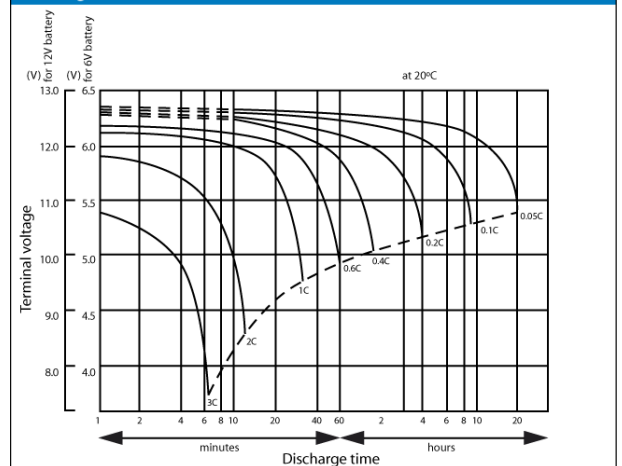

CPC 160 -12

**Cyclic battery**

Dimensions (mm)

Standard terminal (mm)

Nominal voltage	12 V DC	
Nominal Capacity (10HR,20°C):	160 Ah	
Nominal Capacity (20HR,20°C):	169.6 Ah	
Internal resistance	Approx. 3.3 m Ω	
Maximum charging current	42.4 A	
Maximum discharge current	1728 A (5 sec.)	
Operating temperature range	-20°C 50°C	
Float use/ cycle use	13.6 – 13.8V/ 14.5 – 14.9V	
Standard terminal	Threaded Insert 8mm	
Housing material	ABS	
Dimensions	length	532 mm
	width	207 mm
	height	221 mm (±1 mm)
Approx. Weight	50 kg	
Packing	1 pcs/box	

### Charging characteristics

### Discharge characteristics curves

### Cycle service life in relation to depth and discharge