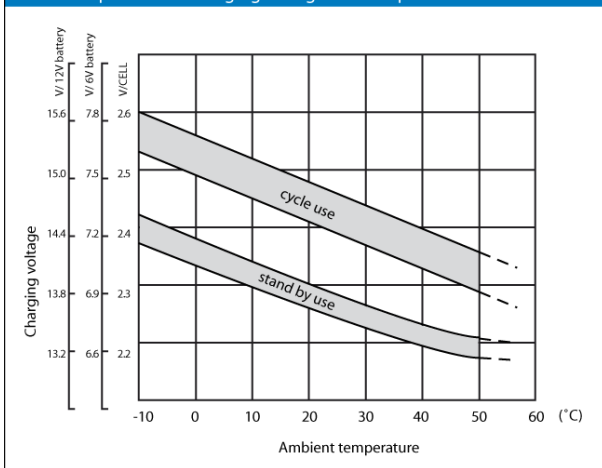

CPC 160 -12

**Cyclic battery**

Dimensions (mm)

Standard terminal (mm)

Nominal voltage	12 V DC	
Nominal Capacity (10HR,20°C):	160 Ah	
Nominal Capacity (20HR,20°C):	169.6 Ah	
Internal resistance	Approx. 3.3 m Ω	
Maximum charging current	42.4 A	
Maximum discharge current	1728 A (5 sec.)	
Operating temperature range	-20°C 50°C	
Float use/ cycle use	13.6 – 13.8V/ 14.5 – 14.9V	
Standard terminal	Threaded Insert 8mm	
Housing material	ABS	
Dimensions	length	532 mm
	width	207 mm
	height	221 mm (±1 mm)
Approx. Weight	50 kg	
Packing	1 pcs/box	

### Charging characteristics

### Discharge characteristics curves

### Cycle service life in relation to depth and discharge