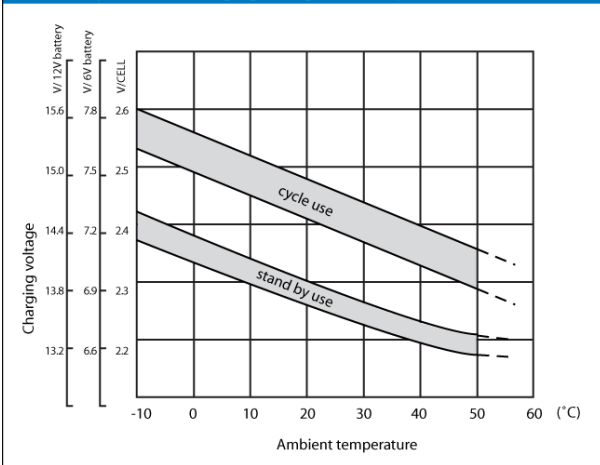

**CPC 150-12**

**Cyclic battery**

Nominal voltage	12 V DC	
Nominal Capacity (10HR,20°C):	150 Ah	
Nominal Capacity (20HR,20°C):	160.6 Ah	
Internal resistance	Approx. 3.5 m Ω	
Maximum charging current	40.15 A	
Maximum discharge current	1627 A (5 sec.)	
Operating temperature range	-20°C 50°C	
Float use/ cycle use	13.6 – 13.8V/ 14.5 – 14.9V	
Standard terminal	Threaded Insert 8mm	
Housing material	ABS	
Dimensions	length	483 mm
	width	168 mm
	height	237 mm (±1 mm)
Approx. Weight	47.5 kg	
Packing	1 pcs/box	

### Charging characteristics

### Discharge characteristics curves

### Cycle service life in relation to depth and discharge