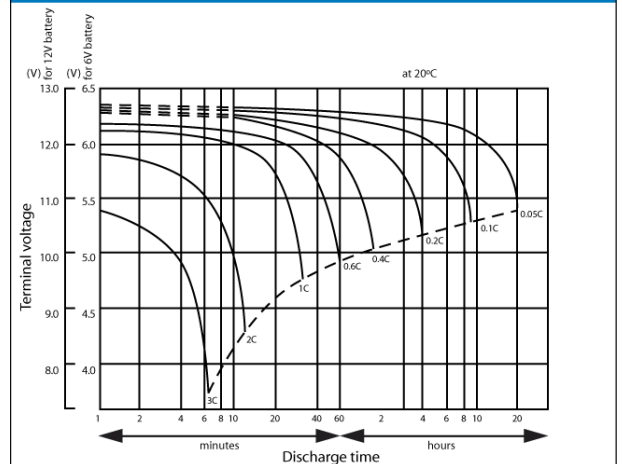

**CPC 150-12**

**Cyclic battery**

Nominal voltage	12 V DC	
Nominal Capacity (10HR,20°C):	150 Ah	
Nominal Capacity (20HR,20°C):	160.6 Ah	
Internal resistance	Approx. 3.5 m Ω	
Maximum charging current	40.15 A	
Maximum discharge current	1627 A (5 sec.)	
Operating temperature range	-20°C 50°C	
Float use/ cycle use	13.6 – 13.8V/ 14.5 – 14.9V	
Standard terminal	Threaded Insert 8mm	
Housing material	ABS	
Dimensions	length	483 mm
	width	168 mm
	height	237 mm (±1 mm)
Approx. Weight	47.5 kg	
Packing	1 pcs/box	

### Charging characteristics

### Discharge characteristics curves

### Cycle service life in relation to depth and discharge