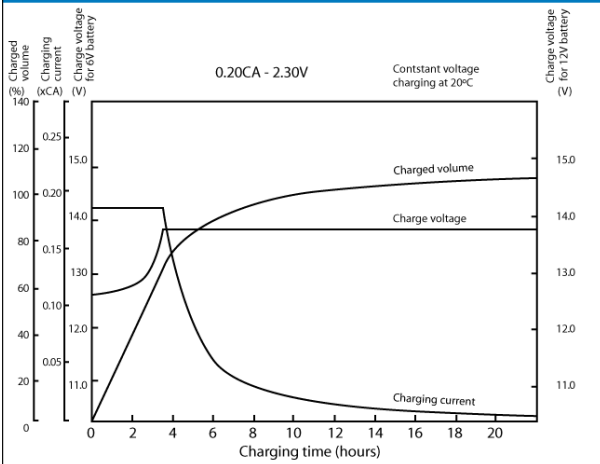

**CPC 150-12**

**Cyclic battery**

Nominal voltage	12 V DC	
Nominal Capacity (10HR,20°C):	150 Ah	
Nominal Capacity (20HR,20°C):	160.6 Ah	
Internal resistance	Approx. 3.5 m Ω	
Maximum charging current	40.15 A	
Maximum discharge current	1627 A (5 sec.)	
Operating temperature range	-20°C 50°C	
Float use/ cycle use	13.6 – 13.8V/ 14.5 – 14.9V	
Standard terminal	Threaded Insert 8mm	
Housing material	ABS	
Dimensions	length	483 mm
	width	168 mm
	height	237 mm (±1 mm)
Approx. Weight	47.5 kg	
Packing	1 pcs/box	

### Discharge characteristics curves

### Cycle service life in relation to depth and discharge