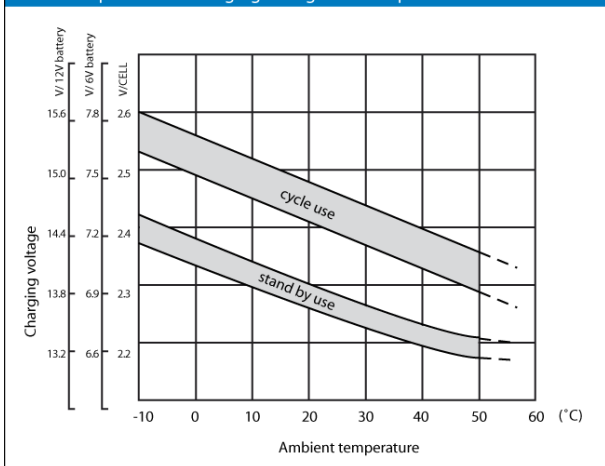

CPC 135-12

Cyclic battery

Nominal voltage	12 V DC	
Nominal Capacity (10HR,20°C):	135 Ah	
Nominal Capacity (20HR,20°C):	144.8 Ah	
Internal resistance	Approx. 4 m Ω	
Maximum charging current	40.5 A	
Maximum discharge current	3038 A (5 sec.)	
Operating temperature range	-20°C 50°C	
Float use/ cycle use	13.6 – 13.8V/ 14.5 – 14.9V	
Standard terminal	Threaded Insert 8mm	
Housing material	ABS	
Dimensions	length	345 mm
	width	172 mm
	height	280 mm (±1 mm)
Approx. Weight	46.06 kg	
Packing	1 pcs/box	

Charging characteristics

Discharge characteristics curves

Relationship between charging voltage and temperature

Cycle service life in relation to depth and discharge

Models available

Model	Capacity (Ah)	Dimensions (mm)	Weight
CPC 225 - 6	6V/225	243 x 187.5 x 275	31.80 kg
CPC 9 - 12	9	151 x 65 x 100	2.84 kg
CPC 10 - 12	10	151 x 65 x 111	3.34 kg
CPC 12 - 12	12	151 x 98 x 101	4.14 kg
CPC 18 - 12	18	181.5 x 77 x 167.5	6.00 kg
CPC 26 - 12	26	166.5 x 175 x 125	7.90 kg
CPC 33 - 12	33	195 x 130 x 174	11.30 kg
CPC 40 - 12	40	197 x 165 x 170	13.10 kg
CPC 50 - 12	50	197 x 165 x 170	14.50 kg
CPC 55 - 12	55	228 x 138 x 208	16.20 kg
CPC 60 - 12	60	278 x 175 x 190	21.20 kg
CPC 75 - 12	75	259 x 168 x 208	24.58 kg
CPC 80 - 12AJ	80	350 x 174 x 190	24.76 kg
CPC 90 - 12	90	306 x 173 x 212	26.06 kg
CPC 110 - 12	110	330 x 173 x 220	30.14 kg
CPC 120 - 12	120	407 x 175 x 224	37.02 kg
CPC 135 - 12	135	345 x 172 x 280	46.06 kg
CPC 150 - 12	150	483 x 168 x 237	47.50 kg
CPC 160 - 12	160	532 x 207 x 221	50.00 kg
CPC 200 - 12	200	522 x 239 x 225	61.00 kg
CPC 250 - 12	250	520 x 268 x 226	73.00 kg