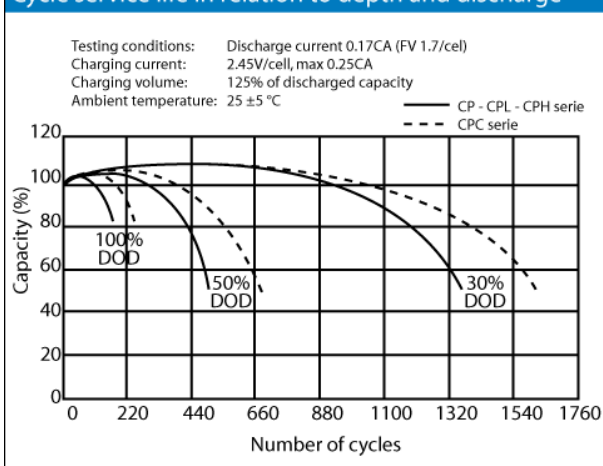

CPC 135-12

Cyclic battery

Nominal voltage	12 V DC	
Nominal Capacity (10HR,20°C):	135 Ah	
Nominal Capacity (20HR,20°C):	144.8 Ah	
Internal resistance	Approx. 4 m Ω	
Maximum charging current	40.5 A	
Maximum discharge current	3038 A (5 sec.)	
Operating temperature range	-20°C 50°C	
Float use/ cycle use	13.6 – 13.8V/ 14.5 – 14.9V	
Standard terminal	Threaded Insert 8mm	
Housing material	ABS	
Dimensions	length	345 mm
	width	172 mm
	height	280 mm (±1 mm)
Approx. Weight	46.06 kg	
Packing	1 pcs/box	

Charging characteristics

Discharge characteristics curves

Relationship between charging voltage and temperature

Cycle service life in relation to depth and discharge

Models available

Model	Capacity (Ah)	Dimensions (mm)	Weight
CPC 225 - 6	6V/225	243 x 187.5 x 275	31.80 kg
CPC 9 - 12	9	151 x 65 x 100	2.84 kg
CPC 10 - 12	10	151 x 65 x 111	3.34 kg
CPC 12 - 12	12	151 x 98 x 101	4.14 kg
CPC 18 - 12	18	181.5 x 77 x 167.5	6.00 kg
CPC 26 - 12	26	166.5 x 175 x 125	7.90 kg
CPC 33 - 12	33	195 x 130 x 174	11.30 kg
CPC 40 - 12	40	197 x 165 x 170	13.10 kg
CPC 50 - 12	50	197 x 165 x 170	14.50 kg
CPC 55 - 12	55	228 x 138 x 208	16.20 kg
CPC 60 - 12	60	278 x 175 x 190	21.20 kg
CPC 75 - 12	75	259 x 168 x 208	24.58 kg
CPC 80 - 12AJ	80	350 x 174 x 190	24.76 kg
CPC 90 - 12	90	306 x 173 x 212	26.06 kg
CPC 110 - 12	110	330 x 173 x 220	30.14 kg
CPC 120 - 12	120	407 x 175 x 224	37.02 kg
CPC 135 - 12	135	345 x 172 x 280	46.06 kg
CPC 150 - 12	150	483 x 168 x 237	47.50 kg
CPC 160 - 12	160	532 x 207 x 221	50.00 kg
CPC 200 - 12	200	522 x 239 x 225	61.00 kg
CPC 250 - 12	250	520 x 268 x 226	73.00 kg