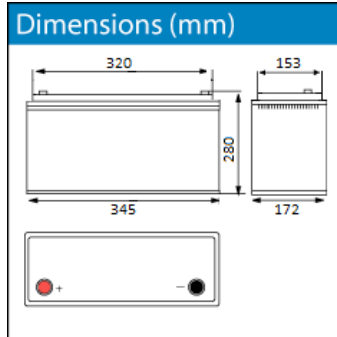

CPC 135-12

Cyclic battery

Nominal voltage	12 V DC	
Nominal Capacity (10HR,20°C):	135 Ah	
Nominal Capacity (20HR,20°C):	144.8 Ah	
Internal resistance	Approx. 4 m Ω	
Maximum charging current	40.5 A	
Maximum discharge current	3038 A (5 sec.)	
Operating temperature range	-20°C 50°C	
Float use/ cycle use	13.6 – 13.8V/ 14.5 – 14.9V	
Standard terminal	Threaded Insert 8mm	
Housing material	ABS	
Dimensions	length	345 mm
	width	172 mm
	height	280 mm (±1 mm)
Approx. Weight	46.06 kg	
Packing	1 pcs/box	

Charging characteristics

Discharge characteristics curves

Relationship between charging voltage and temperature

Cycle service life in relation to depth and discharge

Models available

Model	Capacity (Ah)	Dimensions (mm)	Weight
CPC 225 - 6	6V/225	243 x 187.5 x 275	31.80 kg
CPC 9 - 12	9	151 x 65 x 100	2.84 kg
CPC 10 - 12	10	151 x 65 x 111	3.34 kg
CPC 12 - 12	12	151 x 98 x 101	4.14 kg
CPC 18 - 12	18	181.5 x 77 x 167.5	6.00 kg
CPC 26 - 12	26	166.5 x 175 x 125	7.90 kg
CPC 33 - 12	33	195 x 130 x 174	11.30 kg
CPC 40 - 12	40	197 x 165 x 170	13.10 kg
CPC 50 - 12	50	197 x 165 x 170	14.50 kg
CPC 55 - 12	55	228 x 138 x 208	16.20 kg
CPC 60 - 12	60	278 x 175 x 190	21.20 kg
CPC 75 - 12	75	259 x 168 x 208	24.58 kg
CPC 80 - 12AJ	80	350 x 174 x 190	24.76 kg
CPC 90 - 12	90	306 x 173 x 212	26.06 kg
CPC 110 - 12	110	330 x 173 x 220	30.14 kg
CPC 120 - 12	120	407 x 175 x 224	37.02 kg
CPC 135 - 12	135	345 x 172 x 280	46.06 kg
CPC 150 - 12	150	483 x 168 x 237	47.50 kg
CPC 160 - 12	160	532 x 207 x 221	50.00 kg
CPC 200 - 12	200	522 x 239 x 225	61.00 kg
CPC 250 - 12	250	520 x 268 x 226	73.00 kg