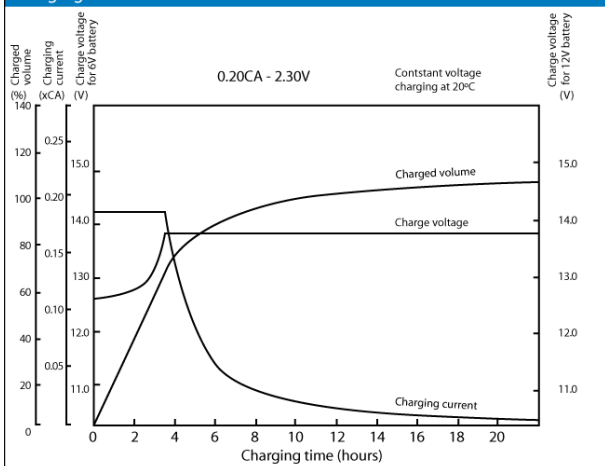

CPC 135-12

Cyclic battery

Nominal voltage	12 V DC	
Nominal Capacity (10HR,20°C):	135 Ah	
Nominal Capacity (20HR,20°C):	144.8 Ah	
Internal resistance	Approx. 4 m Ω	
Maximum charging current	40.5 A	
Maximum discharge current	3038 A (5 sec.)	
Operating temperature range	-20°C 50°C	
Float use/ cycle use	13.6 – 13.8V/ 14.5 – 14.9V	
Standard terminal	Threaded Insert 8mm	
Housing material	ABS	
Dimensions	length	345 mm
	width	172 mm
	height	280 mm (±1 mm)
Approx. Weight	46.06 kg	
Packing	1 pcs/box	

Charging characteristics

Discharge characteristics curves

Relationship between charging voltage and temperature

Cycle service life in relation to depth and discharge

Models available

Model	Capacity (Ah)	Dimensions (mm)	Weight
CPC 225 - 6	6V/225	243 x 187.5 x 275	31.80 kg
CPC 9 - 12	9	151 x 65 x 100	2.84 kg
CPC 10 - 12	10	151 x 65 x 111	3.34 kg
CPC 12 - 12	12	151 x 98 x 101	4.14 kg
CPC 18 - 12	18	181.5 x 77 x 167.5	6.00 kg
CPC 26 - 12	26	166.5 x 175 x 125	7.90 kg
CPC 33 - 12	33	195 x 130 x 174	11.30 kg
CPC 40 - 12	40	197 x 165 x 170	13.10 kg
CPC 50 - 12	50	197 x 165 x 170	14.50 kg
CPC 55 - 12	55	228 x 138 x 208	16.20 kg
CPC 60 - 12	60	278 x 175 x 190	21.20 kg
CPC 75 - 12	75	259 x 168 x 208	24.58 kg
CPC 80 - 12AJ	80	350 x 174 x 190	24.76 kg
CPC 90 - 12	90	306 x 173 x 212	26.06 kg
CPC 110 - 12	110	330 x 173 x 220	30.14 kg
CPC 120 - 12	120	407 x 175 x 224	37.02 kg
CPC 135 - 12	135	345 x 172 x 280	46.06 kg
CPC 150 - 12	150	483 x 168 x 237	47.50 kg
CPC 160 - 12	160	532 x 207 x 221	50.00 kg
CPC 200 - 12	200	522 x 239 x 225	61.00 kg
CPC 250 - 12	250	520 x 268 x 226	73.00 kg