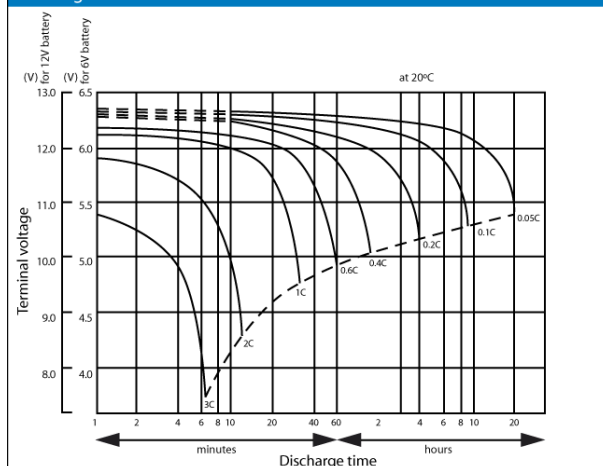

CPC 135-12

Cyclic battery

Nominal voltage	12 V DC	
Nominal Capacity (10HR,20°C):	135 Ah	
Nominal Capacity (20HR,20°C):	144.8 Ah	
Internal resistance	Approx. 4 m Ω	
Maximum charging current	40.5 A	
Maximum discharge current	3038 A (5 sec.)	
Operating temperature range	-20°C 50°C	
Float use/ cycle use	13.6 – 13.8V/ 14.5 – 14.9V	
Standard terminal	Threaded Insert 8mm	
Housing material	ABS	
Dimensions	length	345 mm
	width	172 mm
	height	280 mm (±1 mm)
Approx. Weight	46.06 kg	
Packing	1 pcs/box	

Charging characteristics

Discharge characteristics curves

Relationship between charging voltage and temperature

Cycle service life in relation to depth and discharge

Models available

Model	Capacity (Ah)	Dimensions (mm)	Weight
CPC 225 - 6	6V/225	243 x 187.5 x 275	31.80 kg
CPC 9 - 12	9	151 x 65 x 100	2.84 kg
CPC 10 - 12	10	151 x 65 x 111	3.34 kg
CPC 12 - 12	12	151 x 98 x 101	4.14 kg
CPC 18 - 12	18	181.5 x 77 x 167.5	6.00 kg
CPC 26 - 12	26	166.5 x 175 x 125	7.90 kg
CPC 33 - 12	33	195 x 130 x 174	11.30 kg
CPC 40 - 12	40	197 x 165 x 170	13.10 kg
CPC 50 - 12	50	197 x 165 x 170	14.50 kg
CPC 55 - 12	55	228 x 138 x 208	16.20 kg
CPC 60 - 12	60	278 x 175 x 190	21.20 kg
CPC 75 - 12	75	259 x 168 x 208	24.58 kg
CPC 80 - 12AJ	80	350 x 174 x 190	24.76 kg
CPC 90 - 12	90	306 x 173 x 212	26.06 kg
CPC 110 - 12	110	330 x 173 x 220	30.14 kg
CPC 120 - 12	120	407 x 175 x 224	37.02 kg
CPC 135 - 12	135	345 x 172 x 280	46.06 kg
CPC 150 - 12	150	483 x 168 x 237	47.50 kg
CPC 160 - 12	160	532 x 207 x 221	50.00 kg
CPC 200 - 12	200	522 x 239 x 225	61.00 kg
CPC 250 - 12	250	520 x 268 x 226	73.00 kg