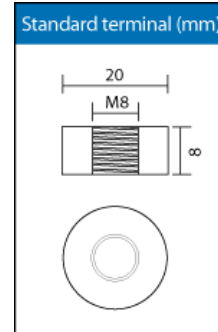

CPC 135-12

Cyclic battery

Nominal voltage	12 V DC	
Nominal Capacity (10HR,20°C):	135 Ah	
Nominal Capacity (20HR,20°C):	144.8 Ah	
Internal resistance	Approx. 4 m Ω	
Maximum charging current	40.5 A	
Maximum discharge current	3038 A (5 sec.)	
Operating temperature range	-20°C 50°C	
Float use/ cycle use	13.6 – 13.8V/ 14.5 – 14.9V	
Standard terminal	Threaded Insert 8mm	
Housing material	ABS	
Dimensions	length	345 mm
	width	172 mm
	height	280 mm (±1 mm)
Approx. Weight	46.06 kg	
Packing	1 pcs/box	

Charging characteristics

Discharge characteristics curves

Relationship between charging voltage and temperature

Cycle service life in relation to depth and discharge

Models available

Model	Capacity (Ah)	Dimensions (mm)	Weight
CPC 225 - 6	6V/225	243 x 187.5 x 275	31.80 kg
CPC 9 - 12	9	151 x 65 x 100	2.84 kg
CPC 10 - 12	10	151 x 65 x 111	3.34 kg
CPC 12 - 12	12	151 x 98 x 101	4.14 kg
CPC 18 - 12	18	181.5 x 77 x 167.5	6.00 kg
CPC 26 - 12	26	166.5 x 175 x 125	7.90 kg
CPC 33 - 12	33	195 x 130 x 174	11.30 kg
CPC 40 - 12	40	197 x 165 x 170	13.10 kg
CPC 50 - 12	50	197 x 165 x 170	14.50 kg
CPC 55 - 12	55	228 x 138 x 208	16.20 kg
CPC 60 - 12	60	278 x 175 x 190	21.20 kg
CPC 75 - 12	75	259 x 168 x 208	24.58 kg
CPC 80 - 12AJ	80	350 x 174 x 190	24.76 kg
CPC 90 - 12	90	306 x 173 x 212	26.06 kg
CPC 110 - 12	110	330 x 173 x 220	30.14 kg
CPC 120 - 12	120	407 x 175 x 224	37.02 kg
CPC 135 - 12	135	345 x 172 x 280	46.06 kg
CPC 150 - 12	150	483 x 168 x 237	47.50 kg
CPC 160 - 12	160	532 x 207 x 221	50.00 kg
CPC 200 - 12	200	522 x 239 x 225	61.00 kg
CPC 250 - 12	250	520 x 268 x 226	73.00 kg