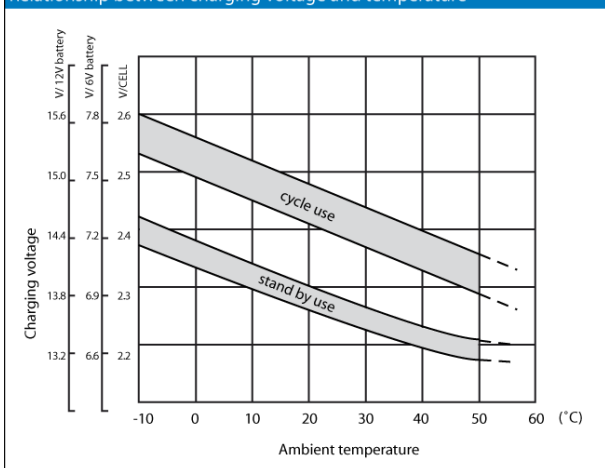

Typical applications :

- Solar, wind, hydro power
- Recreational vehicle and boat
- Service van and truck
- Emergency lighting
- Traffic lights
- Electric vehicle and boat

Valve Regulated Maintenance Free
 Absorbent Glassmat Technology
 Built to comply with
 DIN 43534, IEC896-2, BS6290-pt.4,
 EUROBAT
 Low self discharge
 Classified as non- spillable and Non
 Dangerous goods by IATA, FAA,
 ADR, IMDG
 Can be discharged or stored in any
 position without leakage
 Cannot be charged while the
 terminal is downward.

Charging characteristics

Discharge characteristics curves

Relationship between charging voltage and temperature

Cycle service life in relation to depth and discharge

Models available

Model	Capacity (Ah)	Dimensions (mm)	Weight
CPC 225 - 6	6V/225	243 x 187.5 x 275	31.80 kg
CPC 9 - 12	9	151 x 65 x 100	2.84 kg
CPC 10 - 12	10	151 x 65 x 111	3.34 kg
CPC 12 - 12	12	151 x 98 x 101	4.14 kg
CPC 18 - 12	18	181.5 x 77 x 167.5	6.00 kg
CPC 26 - 12	26	166.5 x 175 x 125	7.90 kg
CPC 33 - 12	33	195 x 130 x 174	11.30 kg
CPC 40 - 12	40	197 x 165 x 170	13.10 kg
CPC 50 - 12	50	197 x 165 x 170	14.50 kg
CPC 55 - 12	55	228 x 138 x 208	16.20 kg
CPC 60 - 12	60	278 x 175 x 190	21.20 kg
CPC 75 - 12	75	259 x 168 x 208	24.58 kg
CPC 80 - 12AJ	80	350 x 174 x 190	24.76 kg
CPC 90 - 12	90	306 x 173 x 212	26.06 kg
CPC 110 - 12	110	330 x 173 x 220	30.14 kg
CPC 120 - 12	120	407 x 175 x 224	37.02 kg
CPC 135 - 12	135	345 x 172 x 280	46.06 kg
CPC 150 - 12	150	483 x 168 x 237	47.50 kg
CPC 160 - 12	160	532 x 207 x 221	50.00 kg
CPC 200 - 12	200	522 x 239 x 225	61.00 kg
CPC 250 - 12	250	520 x 268 x 226	73.00 kg