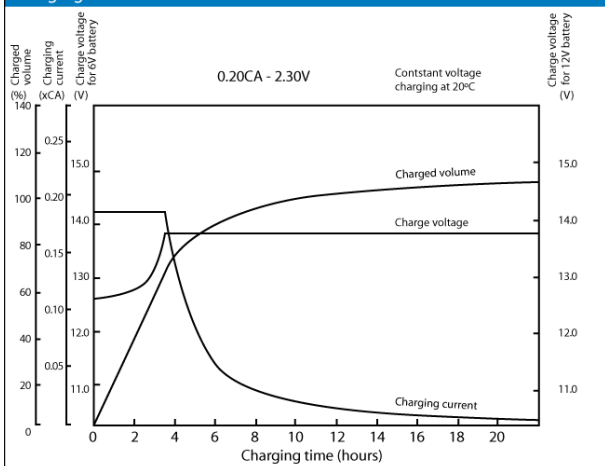

CPC 120 -12

Cyclic battery

Nominal voltage	12 V DC	
Nominal Capacity (10HR,20 C):	120 Ah	
Nominal Capacity (20HR,20 C):	128.6 Ah	
Internal resistance	Approx. 4 m Ω	
Maximum charging current	36 A	
Maximum discharge current	3000 A (5 sec.)	
Operating temperature range	-20 C 50 C	
Float use/ cycle use	13.6 – 13.8V/ 14.5 – 14.9V	
Standard terminal	Threaded Insert 8mm	
Housing material	ABS	
Dimensions	length	407 mm
	width	175 mm
	height	224 mm (1 mm)
Approx. Weight	37.02 kg	
Packing	1 pcs/box	

Charging characteristics

Discharge characteristics curves

Relationship between charging voltage and temperature

Cycle service life in relation to depth and discharge

Models available

Model	Capacity (Ah)	Dimensions (mm)	Weight
CPC 225 - 6	6V/225	243 x 187.5 x 275	31.80 kg
CPC 9 - 12	9	151 x 65 x 100	2.84 kg
CPC 10 - 12	10	151 x 65 x 111	3.34 kg
CPC 12 - 12	12	151 x 98 x 101	4.14 kg
CPC 18 - 12	18	181.5 x 77 x 167.5	6.00 kg
CPC 26 - 12	26	166.5 x 175 x 125	7.90 kg
CPC 33 - 12	33	195 x 130 x 174	11.30 kg
CPC 40 - 12	40	197 x 165 x 170	13.10 kg
CPC 50 - 12	50	197 x 165 x 170	14.50 kg
CPC 55 - 12	55	228 x 138 x 208	16.20 kg
CPC 60 - 12	60	278 x 175 x 190	21.20 kg
CPC 75 - 12	75	259 x 168 x 208	24.58 kg
CPC 80 - 12AJ	80	350 x 174 x 190	24.76 kg
CPC 90 - 12	90	306 x 173 x 212	26.06 kg
CPC 110 - 12	110	330 x 173 x 220	30.14 kg
CPC 120 - 12	120	407 x 175 x 224	37.02 kg
CPC 135 - 12	135	345 x 172 x 280	46.06 kg
CPC 150 - 12	150	483 x 168 x 237	47.50 kg
CPC 160 - 12	160	532 x 207 x 221	50.00 kg
CPC 200 - 12	200	522 x 239 x 225	61.00 kg
CPC 250 - 12	250	520 x 268 x 226	73.00 kg