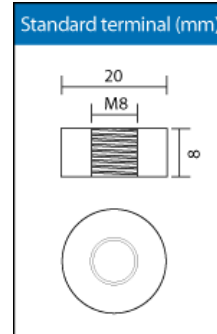

CPC 120 -12

Cyclic battery

Nominal voltage	12 V DC	
Nominal Capacity (10HR,20 C):	120 Ah	
Nominal Capacity (20HR,20 C):	128.6 Ah	
Internal resistance	Approx. 4 m Ω	
Maximum charging current	36 A	
Maximum discharge current	3000 A (5 sec.)	
Operating temperature range	-20 C 50 C	
Float use/ cycle use	13.6 – 13.8V/ 14.5 – 14.9V	
Standard terminal	Threaded Insert 8mm	
Housing material	ABS	
Dimensions	length	407 mm
	width	175 mm
	height	224 mm (1 mm)
Approx. Weight	37.02 kg	
Packing	1 pcs/box	

Charging characteristics

Discharge characteristics curves

Relationship between charging voltage and temperature

Cycle service life in relation to depth and discharge

Models available

Model	Capacity (Ah)	Dimensions (mm)	Weight
CPC 225 - 6	6V/225	243 x 187.5 x 275	31.80 kg
CPC 9 - 12	9	151 x 65 x 100	2.84 kg
CPC 10 - 12	10	151 x 65 x 111	3.34 kg
CPC 12 - 12	12	151 x 98 x 101	4.14 kg
CPC 18 - 12	18	181.5 x 77 x 167.5	6.00 kg
CPC 26 - 12	26	166.5 x 175 x 125	7.90 kg
CPC 33 - 12	33	195 x 130 x 174	11.30 kg
CPC 40 - 12	40	197 x 165 x 170	13.10 kg
CPC 50 - 12	50	197 x 165 x 170	14.50 kg
CPC 55 - 12	55	228 x 138 x 208	16.20 kg
CPC 60 - 12	60	278 x 175 x 190	21.20 kg
CPC 75 - 12	75	259 x 168 x 208	24.58 kg
CPC 80 - 12AJ	80	350 x 174 x 190	24.76 kg
CPC 90 - 12	90	306 x 173 x 212	26.06 kg
CPC 110 - 12	110	330 x 173 x 220	30.14 kg
CPC 120 - 12	120	407 x 175 x 224	37.02 kg
CPC 135 - 12	135	345 x 172 x 280	46.06 kg
CPC 150 - 12	150	483 x 168 x 237	47.50 kg
CPC 160 - 12	160	532 x 207 x 221	50.00 kg
CPC 200 - 12	200	522 x 239 x 225	61.00 kg
CPC 250 - 12	250	520 x 268 x 226	73.00 kg