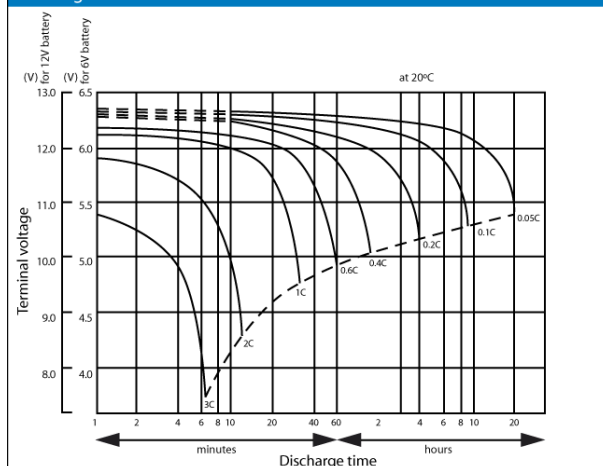

CPC 120 -12

Cyclic battery

Nominal voltage	12 V DC	
Nominal Capacity (10HR,20 C):	120 Ah	
Nominal Capacity (20HR,20 C):	128.6 Ah	
Internal resistance	Approx. 4 m Ω	
Maximum charging current	36 A	
Maximum discharge current	3000 A (5 sec.)	
Operating temperature range	-20 C 50 C	
Float use/ cycle use	13.6 – 13.8V/ 14.5 – 14.9V	
Standard terminal	Threaded Insert 8mm	
Housing material	ABS	
Dimensions	length	407 mm
	width	175 mm
	height	224 mm (1 mm)
Approx. Weight	37.02 kg	
Packing	1 pcs/box	

Charging characteristics

Discharge characteristics curves

Relationship between charging voltage and temperature

Cycle service life in relation to depth and discharge

Models available

Model	Capacity (Ah)	Dimensions (mm)	Weight
CPC 225 - 6	6V/225	243 x 187.5 x 275	31.80 kg
CPC 9 - 12	9	151 x 65 x 100	2.84 kg
CPC 10 - 12	10	151 x 65 x 111	3.34 kg
CPC 12 - 12	12	151 x 98 x 101	4.14 kg
CPC 18 - 12	18	181.5 x 77 x 167.5	6.00 kg
CPC 26 - 12	26	166.5 x 175 x 125	7.90 kg
CPC 33 - 12	33	195 x 130 x 174	11.30 kg
CPC 40 - 12	40	197 x 165 x 170	13.10 kg
CPC 50 - 12	50	197 x 165 x 170	14.50 kg
CPC 55 - 12	55	228 x 138 x 208	16.20 kg
CPC 60 - 12	60	278 x 175 x 190	21.20 kg
CPC 75 - 12	75	259 x 168 x 208	24.58 kg
CPC 80 - 12AJ	80	350 x 174 x 190	24.76 kg
CPC 90 - 12	90	306 x 173 x 212	26.06 kg
CPC 110 - 12	110	330 x 173 x 220	30.14 kg
CPC 120 - 12	120	407 x 175 x 224	37.02 kg
CPC 135 - 12	135	345 x 172 x 280	46.06 kg
CPC 150 - 12	150	483 x 168 x 237	47.50 kg
CPC 160 - 12	160	532 x 207 x 221	50.00 kg
CPC 200 - 12	200	522 x 239 x 225	61.00 kg
CPC 250 - 12	250	520 x 268 x 226	73.00 kg