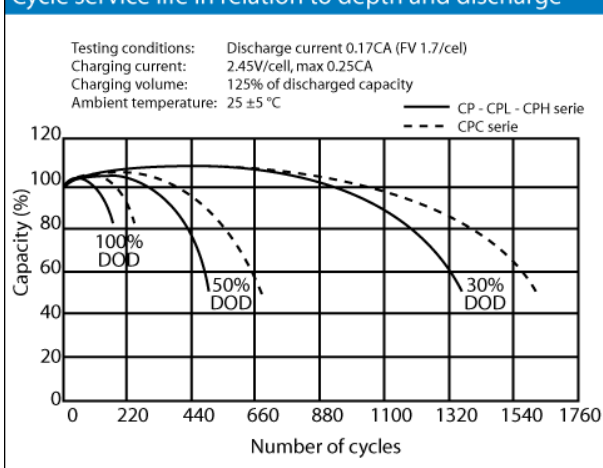

CPC 120 -12

Cyclic battery

Nominal voltage	12 V DC	
Nominal Capacity (10HR,20 C):	120 Ah	
Nominal Capacity (20HR,20 C):	128.6 Ah	
Internal resistance	Approx. 4 m Ω	
Maximum charging current	36 A	
Maximum discharge current	3000 A (5 sec.)	
Operating temperature range	-20 C 50 C	
Float use/ cycle use	13.6 – 13.8V/ 14.5 – 14.9V	
Standard terminal	Threaded Insert 8mm	
Housing material	ABS	
Dimensions	length	407 mm
	width	175 mm
	height	224 mm (1 mm)
Approx. Weight	37.02 kg	
Packing	1 pcs/box	

Charging characteristics

Discharge characteristics curves

Relationship between charging voltage and temperature

Cycle service life in relation to depth and discharge

Models available

Model	Capacity (Ah)	Dimensions (mm)	Weight
CPC 225 - 6	6V/225	243 x 187.5 x 275	31.80 kg
CPC 9 - 12	9	151 x 65 x 100	2.84 kg
CPC 10 - 12	10	151 x 65 x 111	3.34 kg
CPC 12 - 12	12	151 x 98 x 101	4.14 kg
CPC 18 - 12	18	181.5 x 77 x 167.5	6.00 kg
CPC 26 - 12	26	166.5 x 175 x 125	7.90 kg
CPC 33 - 12	33	195 x 130 x 174	11.30 kg
CPC 40 - 12	40	197 x 165 x 170	13.10 kg
CPC 50 - 12	50	197 x 165 x 170	14.50 kg
CPC 55 - 12	55	228 x 138 x 208	16.20 kg
CPC 60 - 12	60	278 x 175 x 190	21.20 kg
CPC 75 - 12	75	259 x 168 x 208	24.58 kg
CPC 80 - 12AJ	80	350 x 174 x 190	24.76 kg
CPC 90 - 12	90	306 x 173 x 212	26.06 kg
CPC 110 - 12	110	330 x 173 x 220	30.14 kg
CPC 120 - 12	120	407 x 175 x 224	37.02 kg
CPC 135 - 12	135	345 x 172 x 280	46.06 kg
CPC 150 - 12	150	483 x 168 x 237	47.50 kg
CPC 160 - 12	160	532 x 207 x 221	50.00 kg
CPC 200 - 12	200	522 x 239 x 225	61.00 kg
CPC 250 - 12	250	520 x 268 x 226	73.00 kg