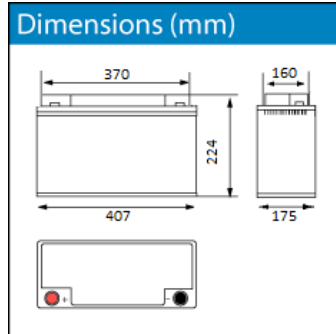

CPC 120 -12

Cyclic battery

Nominal voltage	12 V DC	
Nominal Capacity (10HR,20 C):	120 Ah	
Nominal Capacity (20HR,20 C):	128.6 Ah	
Internal resistance	Approx. 4 m Ω	
Maximum charging current	36 A	
Maximum discharge current	3000 A (5 sec.)	
Operating temperature range	-20 C 50 C	
Float use/ cycle use	13.6 – 13.8V/ 14.5 – 14.9V	
Standard terminal	Threaded Insert 8mm	
Housing material	ABS	
Dimensions	length	407 mm
	width	175 mm
	height	224 mm (1 mm)
Approx. Weight	37.02 kg	
Packing	1 pcs/box	

Charging characteristics

Discharge characteristics curves

Relationship between charging voltage and temperature

Cycle service life in relation to depth and discharge

Models available

Model	Capacity (Ah)	Dimensions (mm)	Weight
CPC 225 - 6	6V/225	243 x 187.5 x 275	31.80 kg
CPC 9 - 12	9	151 x 65 x 100	2.84 kg
CPC 10 - 12	10	151 x 65 x 111	3.34 kg
CPC 12 - 12	12	151 x 98 x 101	4.14 kg
CPC 18 - 12	18	181.5 x 77 x 167.5	6.00 kg
CPC 26 - 12	26	166.5 x 175 x 125	7.90 kg
CPC 33 - 12	33	195 x 130 x 174	11.30 kg
CPC 40 - 12	40	197 x 165 x 170	13.10 kg
CPC 50 - 12	50	197 x 165 x 170	14.50 kg
CPC 55 - 12	55	228 x 138 x 208	16.20 kg
CPC 60 - 12	60	278 x 175 x 190	21.20 kg
CPC 75 - 12	75	259 x 168 x 208	24.58 kg
CPC 80 - 12AJ	80	350 x 174 x 190	24.76 kg
CPC 90 - 12	90	306 x 173 x 212	26.06 kg
CPC 110 - 12	110	330 x 173 x 220	30.14 kg
CPC 120 - 12	120	407 x 175 x 224	37.02 kg
CPC 135 - 12	135	345 x 172 x 280	46.06 kg
CPC 150 - 12	150	483 x 168 x 237	47.50 kg
CPC 160 - 12	160	532 x 207 x 221	50.00 kg
CPC 200 - 12	200	522 x 239 x 225	61.00 kg
CPC 250 - 12	250	520 x 268 x 226	73.00 kg