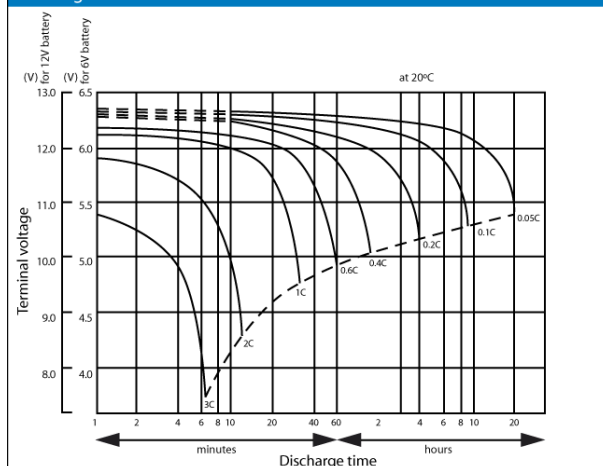

**CPC 10-12**

**Cyclic battery**

Nominal voltage	12 V DC	
Nominal Capacity (10HR,20°C):	9.3 Ah	
Nominal Capacity (20HR,20°C):	10.0 Ah	
Internal resistance	Approx. 20 m Ω	
Maximum charging current	3 A	
Maximum discharge current	150 A (5 sec.)	
Operating temperature range	-20°C 50°C	
Float use/ cycle use	13.6 – 13.8V/ 14.5 – 14.9V	
Standard terminal	Faston 6.3 mm	
Housing material	ABS	
Dimensions	length	151 mm
	width	65 mm
	height	111 mm (±1 mm)
Approx. Weight	3.34 kg	
Packing	5 pcs/box	

### Charging characteristics

### Discharge characteristics curves

### Cycle service life in relation to depth and discharge