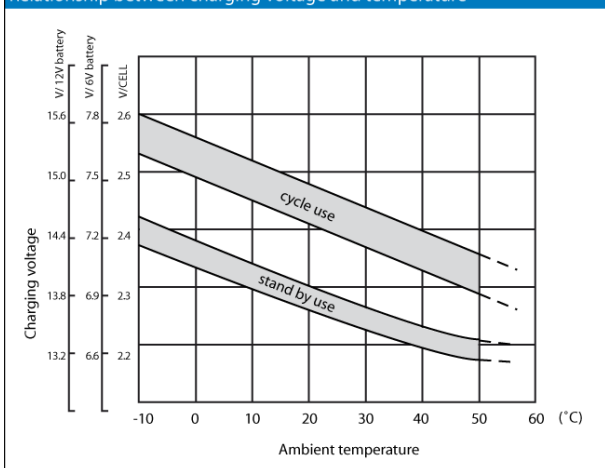

**CPC 10-12**

**Cyclic battery**

Nominal voltage	12 V DC	
Nominal Capacity (10HR,20°C):	9.3 Ah	
Nominal Capacity (20HR,20°C):	10.0 Ah	
Internal resistance	Approx. 20 m Ω	
Maximum charging current	3 A	
Maximum discharge current	150 A (5 sec.)	
Operating temperature range	-20°C 50°C	
Float use/ cycle use	13.6 – 13.8V/ 14.5 – 14.9V	
Standard terminal	Faston 6.3 mm	
Housing material	ABS	
Dimensions	length	151 mm
	width	65 mm
	height	111 mm (±1 mm)
Approx. Weight	3.34 kg	
Packing	5 pcs/box	

### Charging characteristics

### Discharge characteristics curves

### Cycle service life in relation to depth and discharge