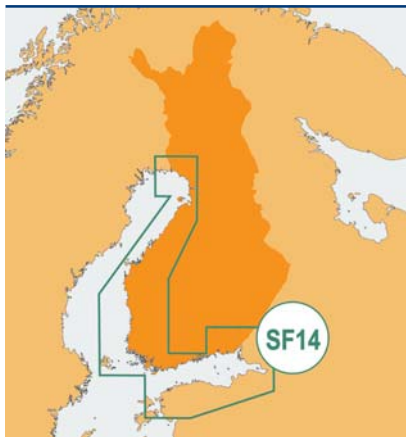

Denmark

DK15*

Denmark - Land & Sea

Complete route mapping plus marine cartography of Denmark.

Marine cartography from Delfzijl to Skagen to Kolobrzeg, Flekkefjord to Öland South, including Skagerrak, Oslo, Copenhagen, Göteborg, Kattegat, Bornholm, Sjælland, Lolland, Fyn.

Sweden

SE17*

Sweden - Land & Sea

Complete route mapping for all Sweden plus marine cartography of Sweden South and Swedish Lakes.

Marine cartography from Göteborg to Ysted to Öregund, including North and South East Sjælland, Copenhagen, Bornholm, Öland, Gotland, Åland, Ålands hav, Stockholm and Swedish Lakes.

* Please contact your dealer or visit www.navionics.com for product availability.

Finland

SF14

Finland - Land & Sea
Complete route mapping for all
Finland plus marine cartography of
Finland and Gulf of Finland.