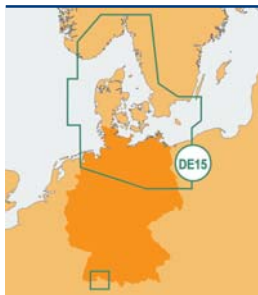

Spain & Portugal

IB31

Spain & Portugal - Land & Sea
Complete route mapping plus marine cartography of Spain & Portugal.

Marine cartography from Gulf of Biscay, Spain, Portugal, Algeria, Morocco, including Straits of Gibraltar, Balearic Islands, Canary Islands, Madeira, Azores.

Central Europe

CE99*

Central Europe - Land & Sea
Complete route mapping for all Austria, Switzerland, Czech and Poland plus marine cartography of Austrian and Swiss lakes.

Inland water cartography includes Bodensee, Lac Lemman, Lac de Neuchâtel, lac de Bièvre, Lac de Mortat, Thunersee, Brienzersee, Zurichsee, Neusiedlersee.

* Please contact your dealer or visit www.navionics.com for product availability.

Germany

DE15

Germany - Land & Sea

Complete route mapping plus marine cartography of Germany, including Berlin Lakes and Bodensee.

Marine cartography from Delfzijl to Skagen to Kolobrzeg, Flekkefjord to Öland South, including Skagerrak, Oslo, Copenhagen, Göteborg, Kattegat, Bornholm, Sjælland, Lolland, Fyn, Berlin Lakes and Bodensee.