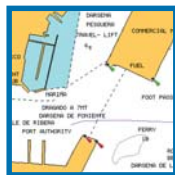

Road & Marine Cartography
2-in-1 on a single cartridge

Land & Sea™ 2-in-1

Road & Marine cartography on a single cartridge

Plug-and-play with no installation required

Land

- Complete route mapping for your country
- Turn-by-turn with voice prompts
- Best route calculation & much more!

UK & Ireland

UK24

UK West & Ireland - Land & Sea

Complete route mapping for all UK & Ireland plus marine cartography of UK West and Ireland.

Marine cartography including Western English Channel, Island of Man, Bristol Channel, Cardigan Bay, Channel Islands, Golfe de Saint-Malo.

UK25

UK South - Land & Sea

Complete route mapping for all UK & Ireland plus marine cartography of UK South and the English Channel.

Marine cartography from River Camel to The Wash and Portsall to Föhr, including English Channel, Channel Islands, IJsselmeer, Amsterdam, Waddeneilanden, Ostfriesische Inseln Bucht, Elbe.

UK23

UK North & East - Land & Sea

Complete route mapping for all UK & Ireland plus marine cartography of UK North and East.

Marine cartography from Ballycastle Bay and Girvan to Duncansby Head to Brighton Marina and Rade De Caen to IJsselmeer, including Hebrides, Shetland Islands, Orkney Islands, Straits of Dover, Amsterdam.