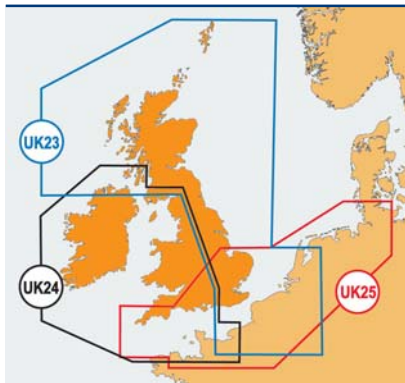

UK & Ireland

UK24

UK West & Ireland - Land & Sea

Complete route mapping for all UK & Ireland plus marine cartography of UK West and Ireland.

Marine cartography including Western English Channel, Island of Man, Bristol Channel, Cardigan Bay, Channel Islands, Golfe de Saint-Malo.

UK25

UK South - Land & Sea

Complete route mapping for all UK & Ireland plus marine cartography of UK South and the English Channel.

Marine cartography from River Camel to The Wash and Portsall to Föhr, including English Channel, Channel Islands, IJsselmeer, Amsterdam, Waddeneilanden, Ostfriesische Inseln Bucht, Elbe.

UK23

UK North & East - Land & Sea

Complete route mapping for all UK & Ireland plus marine cartography of UK North and East.

Marine cartography from Ballycastle Bay and Girvan to Duncansby Head to Brighton Marina and Rade De Caen to IJsselmeer, including Hebrides, Shetland Islands, Orkney Islands, Straits of Dover, Amsterdam.