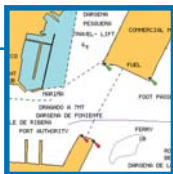

Sea

- Detailed charts with Navionics Gold cartography
- Full seamless technology with superior clarity
- One cartridge provides extensive marine coverage