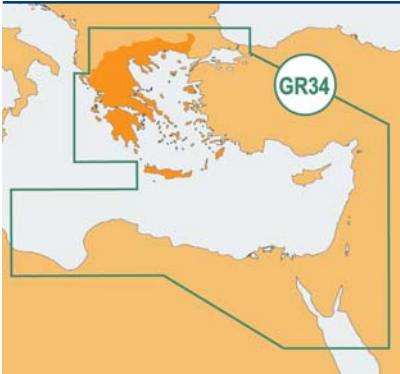

Greece

GR34

Greece - Land & Sea

Complete route mapping plus marine cartography of Greece.

Marine cartography includes Greece, Turkey, Syria, Israel, Libya, North Egypt, Cyprus, Crete, Sea of Marmara, Aegean Sea, Sea of Crete, Peloponnisos, North Red Sea.